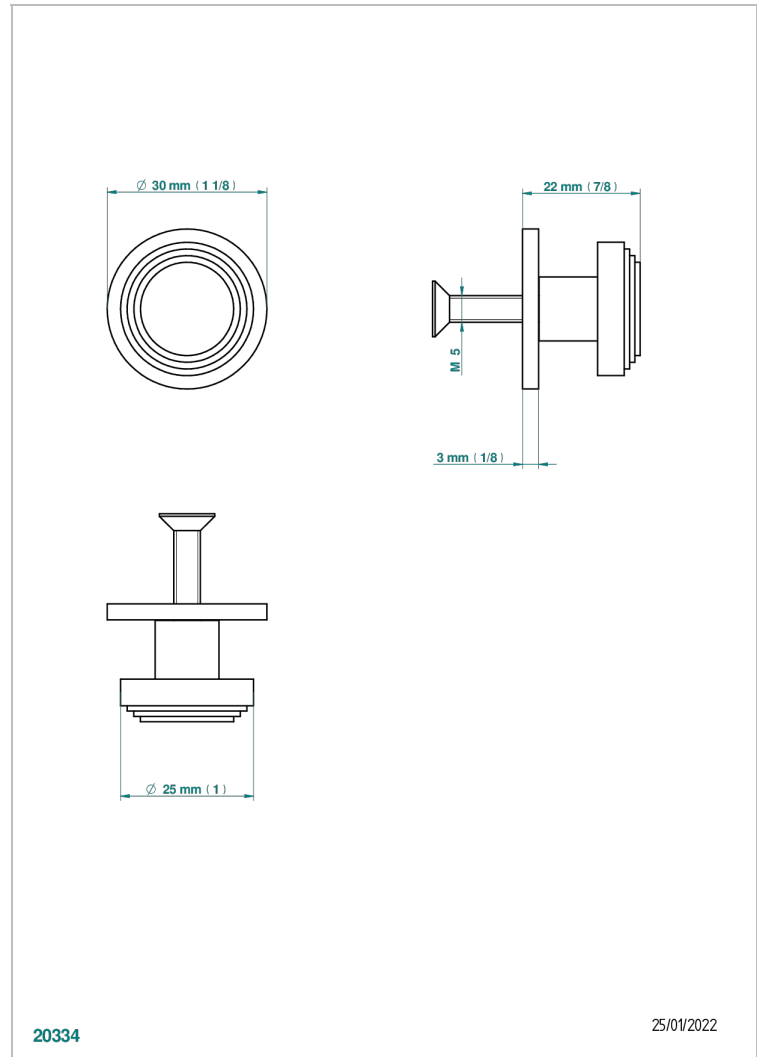

COLLECTION "O"

G4P-26BP

Medium size knob

THG[®]
PARIS

CHARACTERISTIC

- Collection "O"
- Medium size knob

AVAILABLE FINITIONS

Black ceram - D30
Blush PVD - H62
Brass color PVD - H49
Brown bronze color PVD - F33
Chrome polished - A02
Chrome polished / gold polished - G02

Copper antique matt, coated - H07
Gold color PVD - H52
Gold mat - F07
Gold polished - F01
Graphite PVD - H64
Light coated bronze - D01

Matt Umber PVD - H67
Matt blush PVD - H60
Matt brass color PVD - H50
Matt brown bronze color PVD - F34
Matt chrome (American satin) - C02
Matt gold color PVD - H53

Matt graphite PVD - H65
Matt nickel (American satin) - C01
Matt nickel color PVD - H56
Nickel antique / Sovereign - H28
Nickel color PVD - H55
Nickel polished - B01

Soft gold - F30
Soft matt gold - F31
Umber PVD - H66