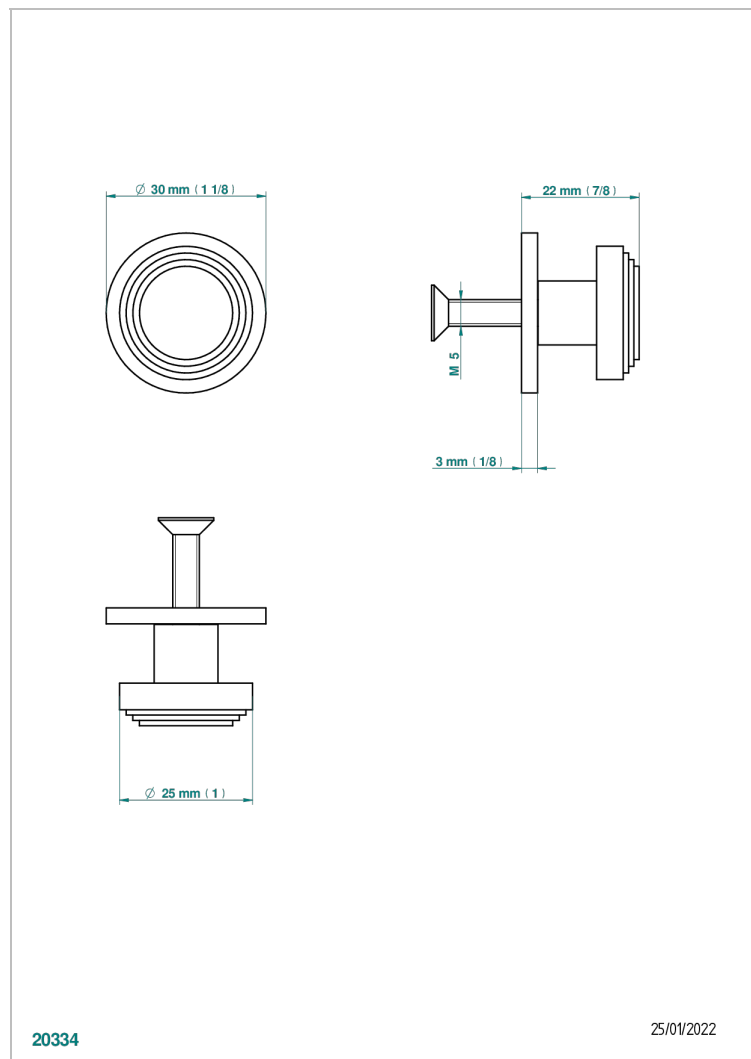

FAUBOURG METAL WITH LEVER

G2U-26BP

Medium size knob

THG[®]
PARIS

CHARACTERISTIC

- Faubourg Metal with lever
- Medium size knob

AVAILABLE FINITIONS

Antique nickel - H28
Black ceram - D30
Blush PVD - H62
Brass color PVD - H49
Brown bronze color PVD - F33
Gold color PVD - H52

Nickel color PVD - H55
Polished chrome (color finish) - A02
Polished chrome / Polished gold
(color finish) - G02
Polished gold (color finish) - F01
Polished nickel - B01
Soft gold - F30

Soft matt gold - F31
Umber PVD - H66