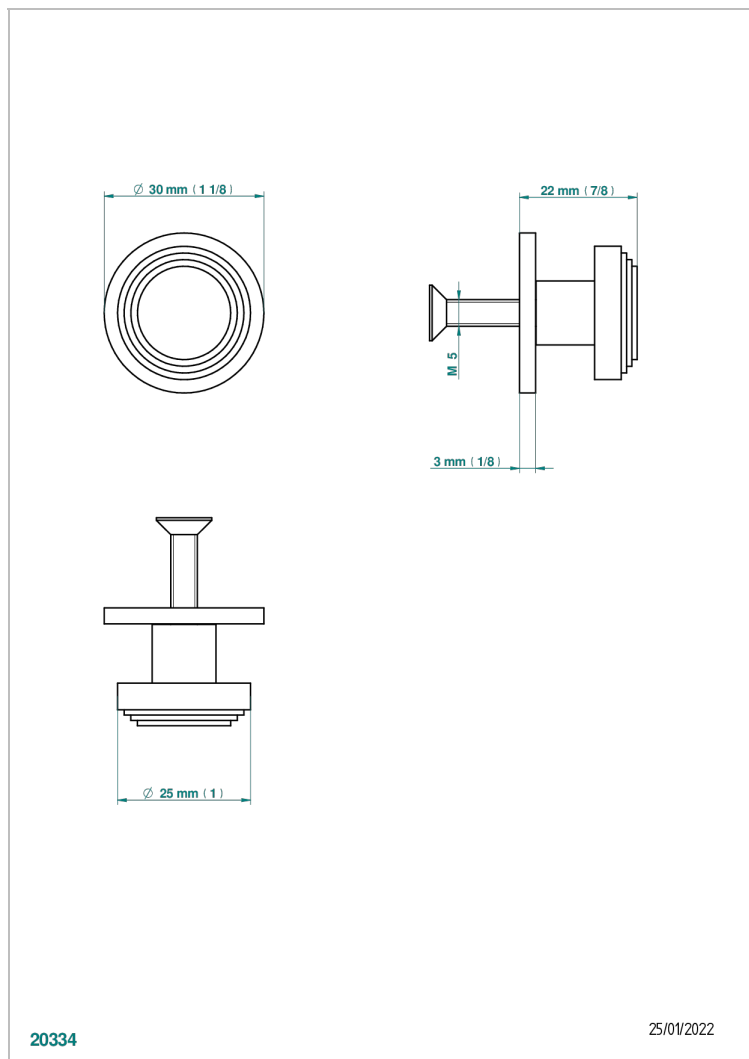

FAUBOURG METAL WITH LEVER

G2U-26BP

Medium size knob

THG[®]
PARIS

CHARACTERISTIC

- Faubourg Metal with lever
- Medium size knob

AVAILABLE FINITIONS

Antique nickel - H28
Black ceram - D30
Blush PVD - H62
Brass color PVD - H49
Brown bronze color PVD - F33
Gold color PVD - H52

Nickel color PVD - H55
Polished chrome (color finish) - A02
Polished chrome / Polished gold (color finish) - G02
Polished gold (color finish) - F01
Polished nickel - B01
Soft gold - F30

Soft matt gold - F31
Umber PVD - H66