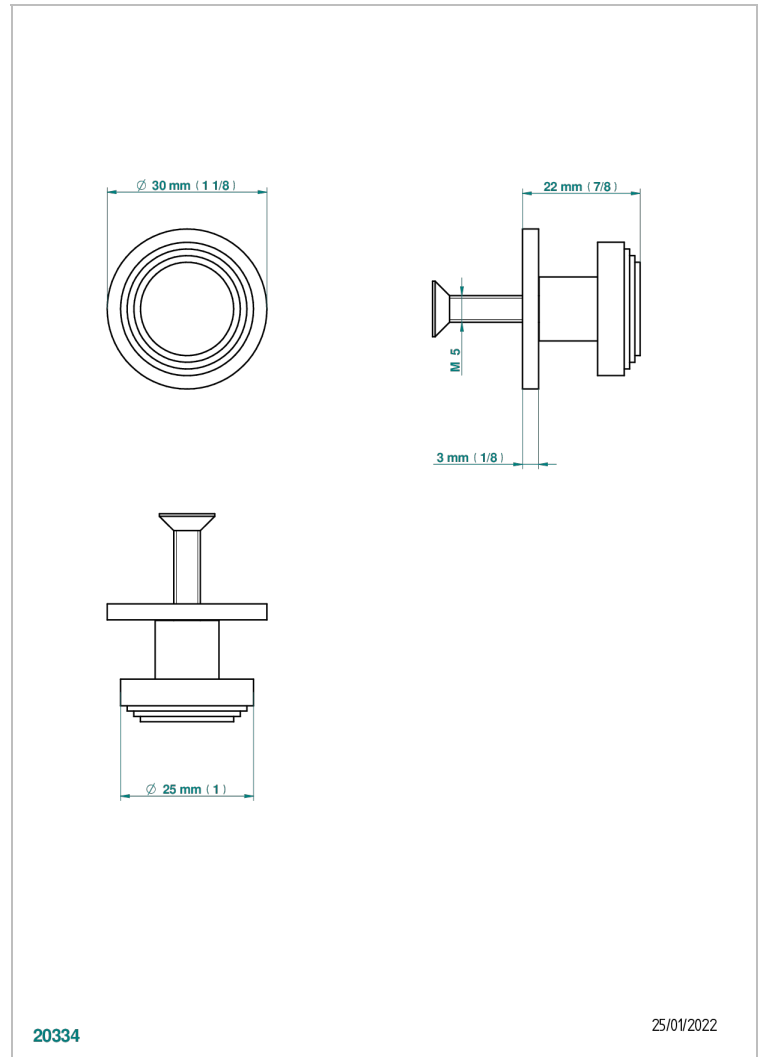

FAUBOURG METAL WITH LEVER

G2U-26BP

中号按钮

THG[®]
PARIS

特色

- Faubourg Metal with lever
- 中号按钮

可选饰面

Black ceram - D30
Blush PVD - H62
Graphite PVD - H64
Matt Umber PVD - H67
Matt blush PVD - H60
Matt graphite PVD - H65