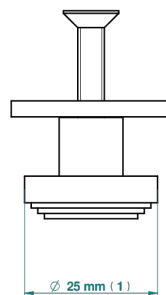

FRIVOLE WITH LEVER

G2S-26BP

中号按钮

THG[®]
PARIS

20334

25/01/2022

特色

- Frivole with lever
- 中号按钮