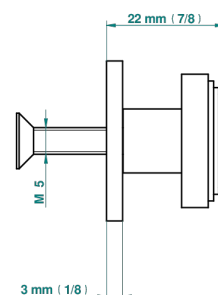

FRIVOLE WITH LEVER

G2S-26BP

中号按钮

THG[®]
PARIS

20334

25/01/2022

特色

- Frivole with lever
- 中号按钮