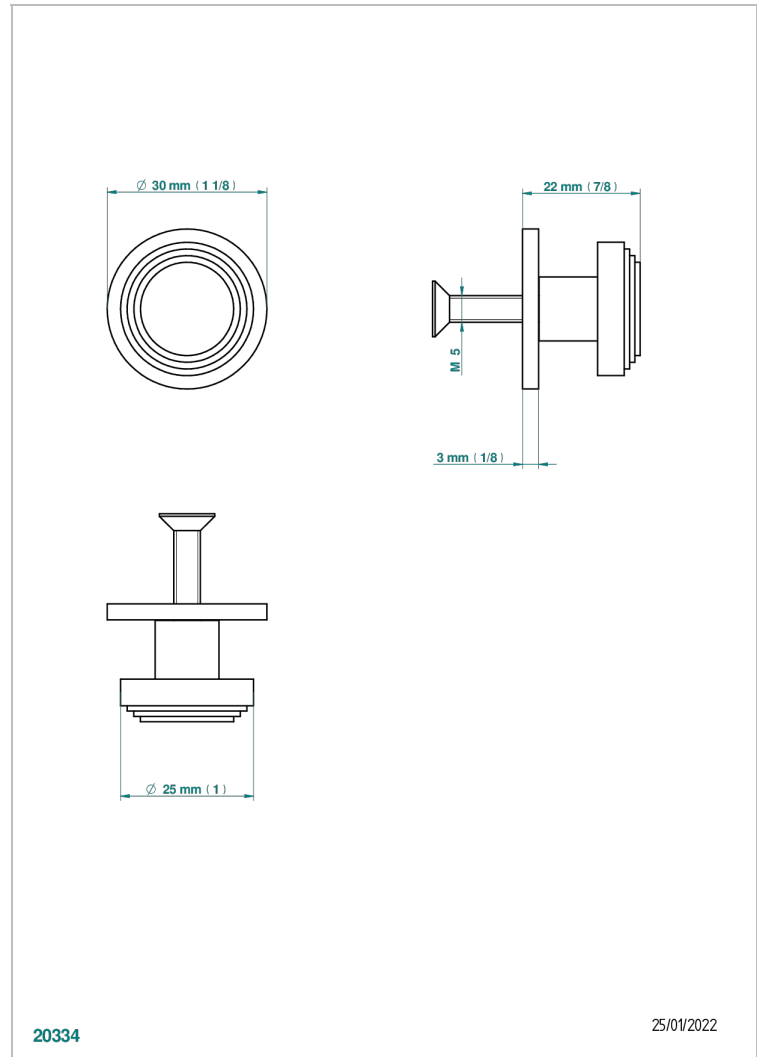

# FROUFROU WITH LEVER

G2P-26BP

Medium size knob

20334

25/01/2022

## CHARACTERISTIC

- Froufrou with lever
- Medium size knob

## AVAILABLE FINITIONS

Antique nickel - H28  
Black ceram - D30  
Blush PVD - H62  
Brass color PVD - H49  
Brown bronze color PVD - F33  
Gold color PVD - H52

Graphite PVD - H64  
Matt Umber PVD - H67  
Matt blush PVD - H60  
Matt brass color PVD - H50  
Matt brown bronze color PVD - F34  
Matt chrome - C02