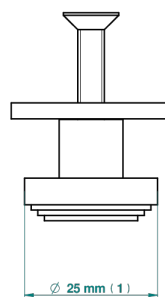

FROUFROU WITH LEVER

G2P-26BP

中号按钮

THG[®]
PARIS

20334

25/01/2022

特色

- Froufrou with lever
- 中号按钮