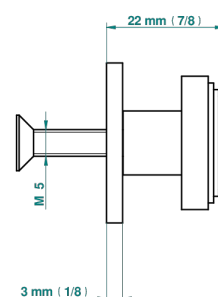

FROUFROU WITH LEVER

G2P-26BP

中号按钮

THG[®]
PARIS

20334

25/01/2022

特色

- Froufrou with lever
- 中号按钮