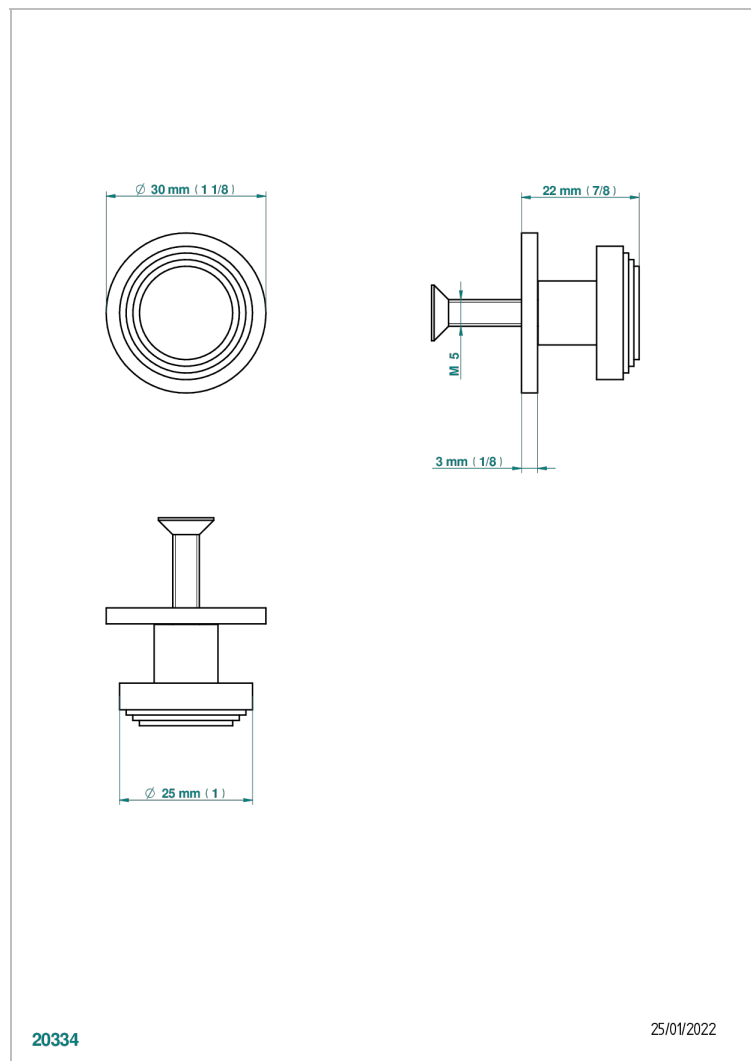

FAUBOURG BLACK PORCELAIN WITH LEVER HANDLES

G2M-26BP

Medium size knob

CHARACTERISTIC

- Faubourg Black Porcelain with lever handles
- Medium size knob

AVAILABLE FINITIONS

Black ceram - D30
Blush PVD - H62
Brass color PVD - H49
Brown bronze color PVD - F33
Chrome polished - A02
Chrome polished / gold polished - G02