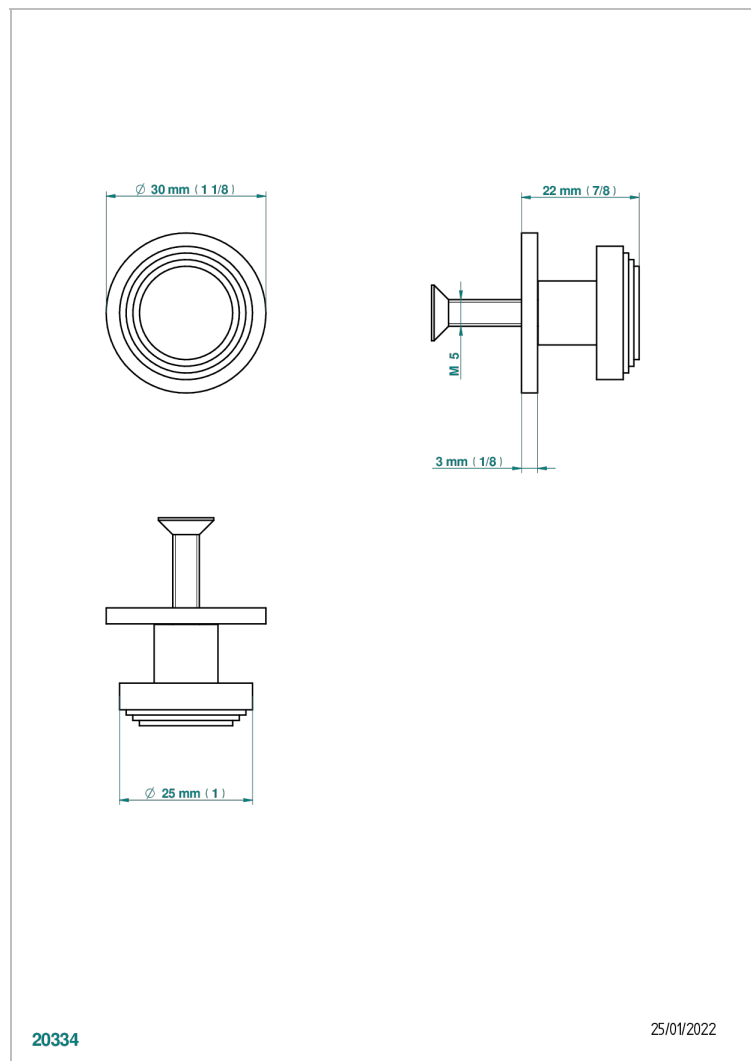

# FAUBOURG BLACK PORCELAIN WITH LEVER

G2M-26BP

Medium size knob

## CHARACTERISTIC

- Faubourg Black Porcelain with lever
- Medium size knob