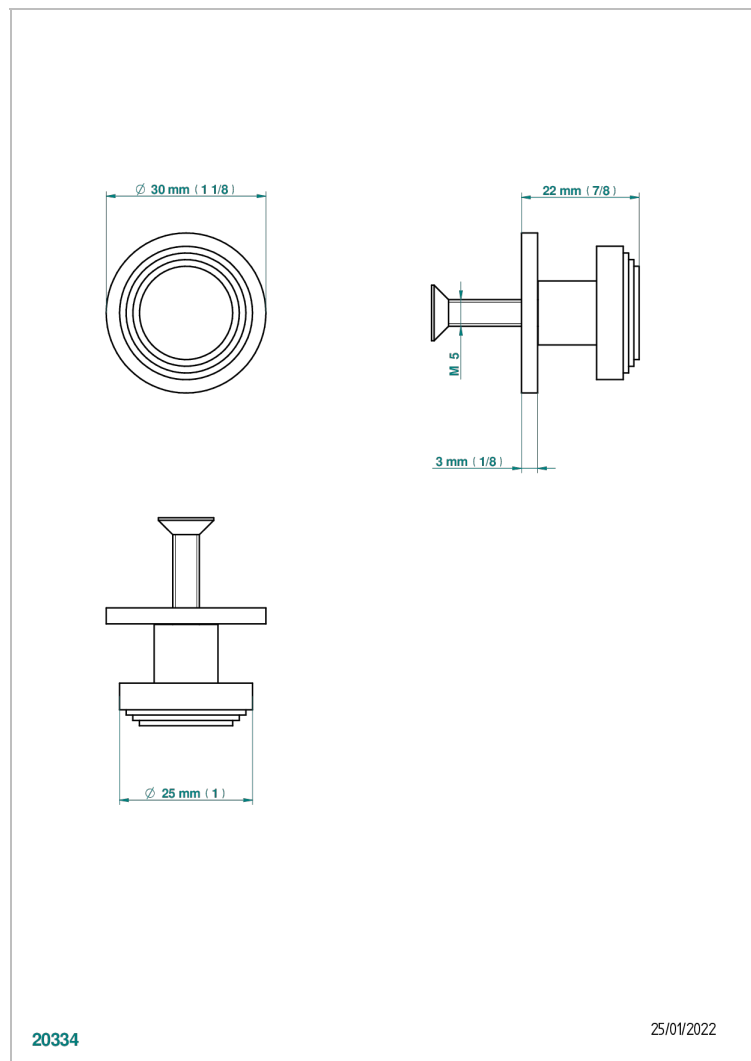

FAUBOURG BLACK PORCELAIN WITH LEVER

G2M-26BP

Medium size knob

20334

25/01/2022

CHARACTERISTIC

- Faubourg Black Porcelain with lever
- Medium size knob

AVAILABLE FINITIONS