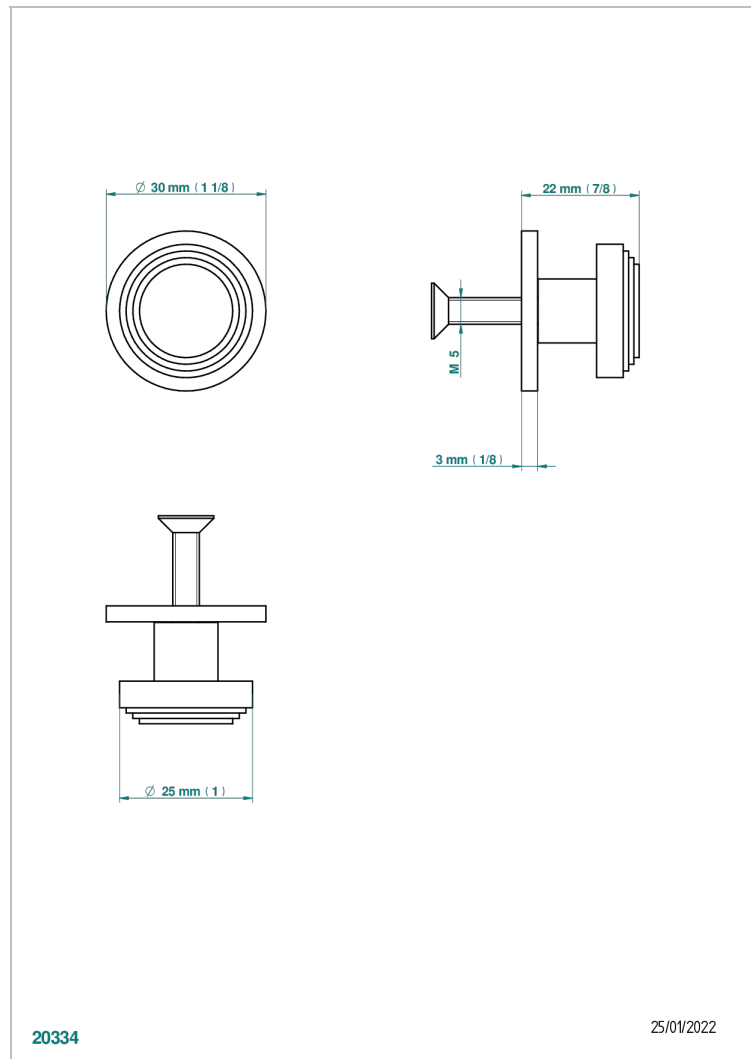

FAUBOURG WHITE PORCELAIN WITH LEVER HANDLES

G2J-26BP

Medium size knob

CHARACTERISTIC

- Faubourg White Porcelain with lever handles
- Medium size knob

AVAILABLE FINITIONS

Black ceram - D30
Blush PVD - H62
Brass color PVD - H49
Brown bronze color PVD - F33
Chrome polished - A02
Chrome polished / gold polished - G02