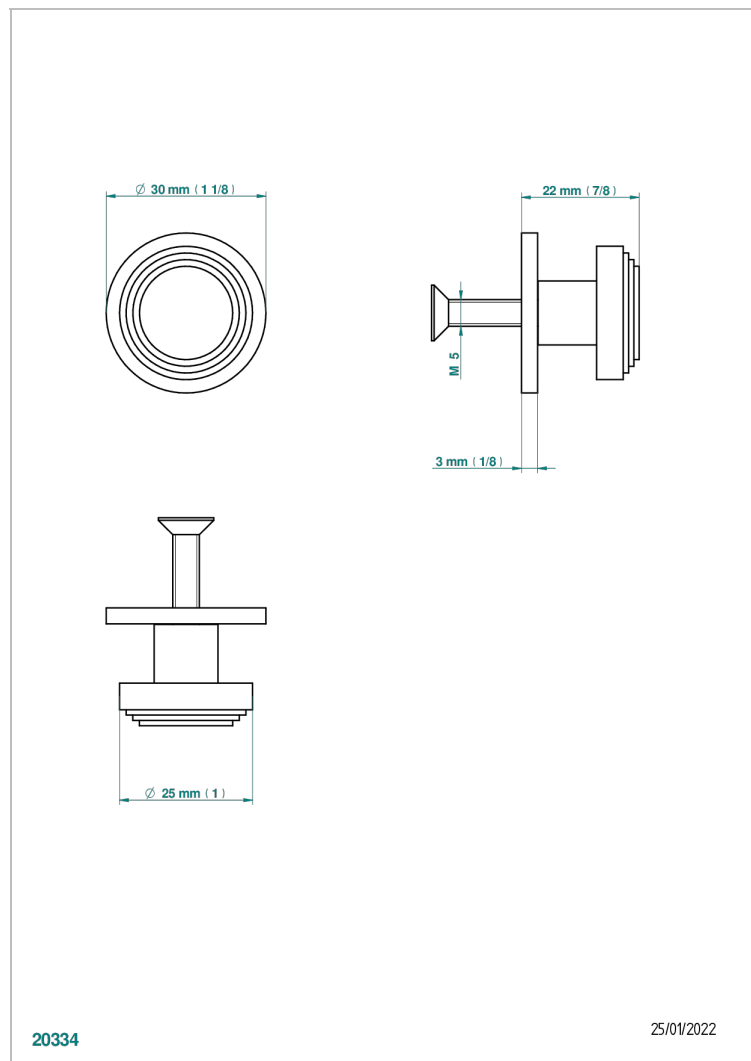

FAUBOURG WHITE PORCELAIN WITH LEVER

G2J-26BP

Medium size knob

20334

25/01/2022

CHARACTERISTIC

- Faubourg White Porcelain with lever
- Medium size knob

AVAILABLE FINITIONS