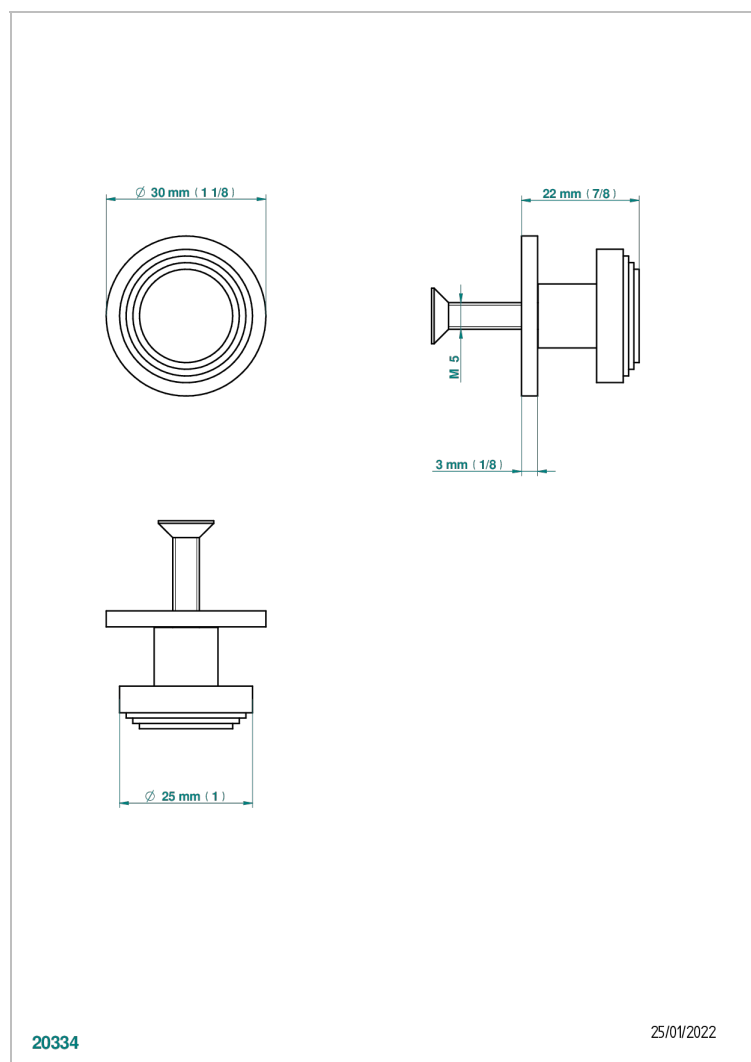

# FAUBOURG WHITE PORCELAIN WITH LEVER

G2J-26BP

Medium size knob

## CHARACTERISTIC

- Faubourg White Porcelain with lever
- Medium size knob