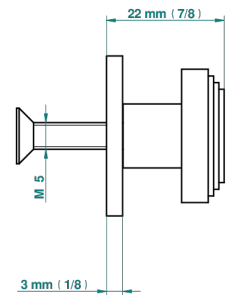

BAMBOU CLEAR CRYSTAL

A35-26BP

Medium size knob

THG[®]
PARIS

20334

25/01/2022

CHARACTERISTIC

- BamboU Clear crystal
- Medium size knob