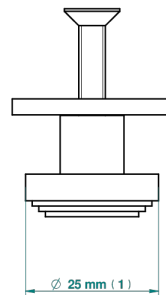

BAMBOU CLEAR CRYSTAL

A35-26BP

Medium size knob

THG[®]
PARIS

20334

25/01/2022

CHARACTERISTIC

- BamboU Clear crystal
- Medium size knob