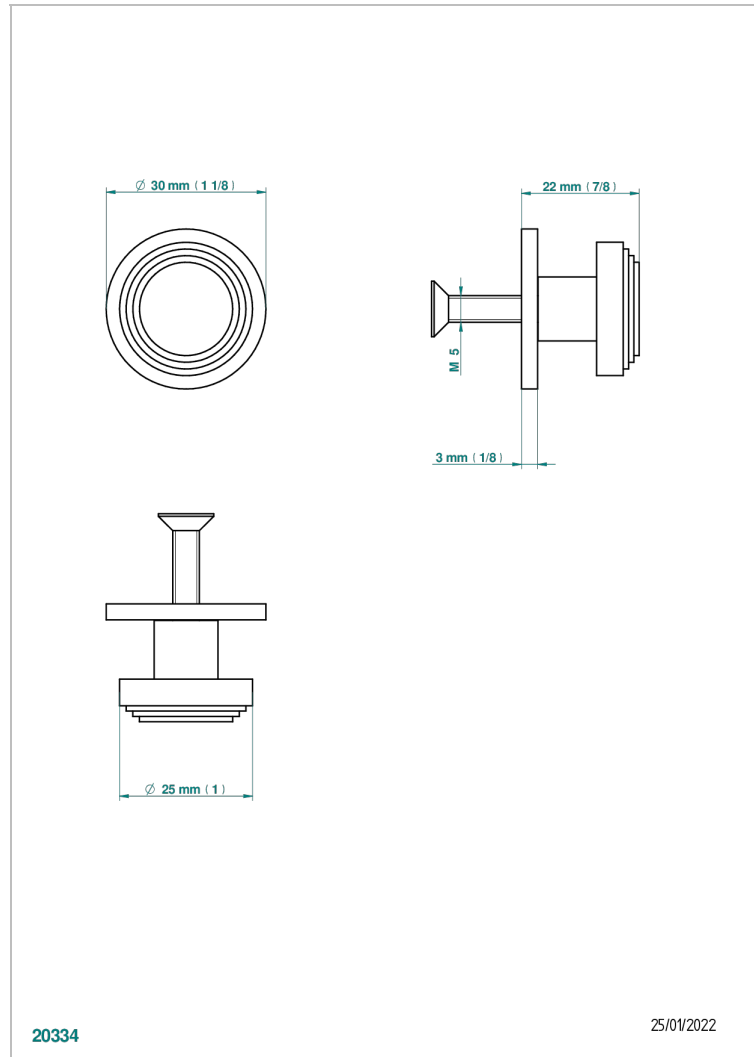

# BAMBOU CLEAR CRYSTAL

A35-26BP

Medium size knob

THG<sup>®</sup>  
PARIS

## CHARACTERISTIC

- BamboU Clear crystal
- Medium size knob