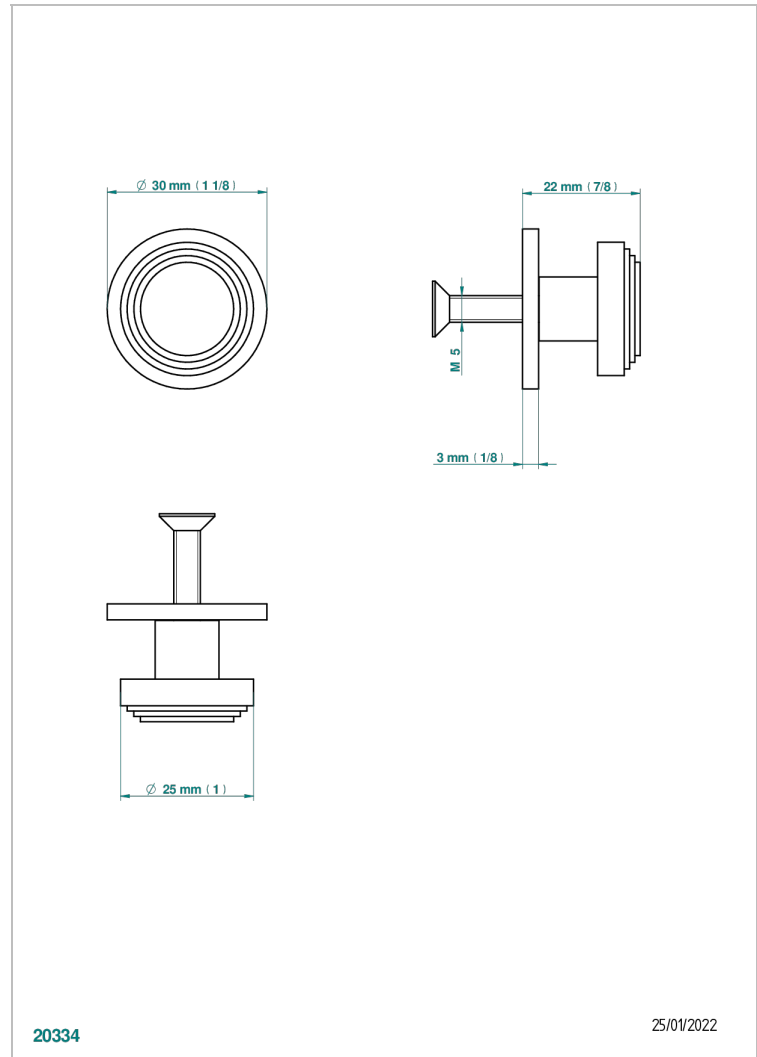

BAMBOU CLEAR CRYSTAL

A35-26BP

Medium size knob

THG[®]
PARIS

CHARACTERISTIC

- BamboU Clear crystal
- Medium size knob

AVAILABLE FINITIONS

Antique nickel - H28
Black ceram - D30
Blush PVD - H62
Brass color PVD - H49
Brown bronze color PVD - F33
Gold color PVD - H52

Nickel color PVD - H55
Polished chrome (color finish) - A02
Polished chrome / Polished gold (color finish) - G02
Polished gold (color finish) - F01
Polished nickel - B01
Soft gold - F30

Soft matt gold - F31
Umber PVD - H66
Varnished matt antique red copper (color finish) - H07