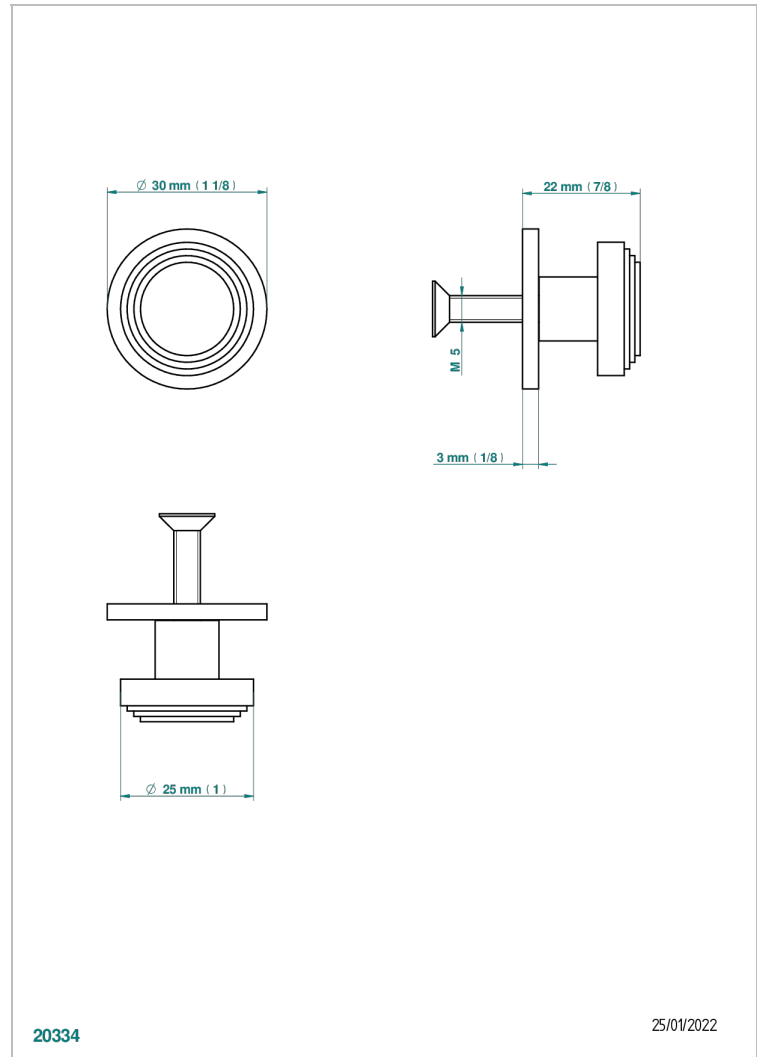

BAMBOU AMBER CRYSTAL

A34-26BP

Medium size knob

THG[®]
PARIS

CHARACTERISTIC

- BamboU Amber crystal
- Medium size knob

AVAILABLE FINITIONS

Antique nickel - H28
Black ceram - D30
Blush PVD - H62
Brass color PVD - H49
Brown bronze color PVD - F33
Gold color PVD - H52

Nickel color PVD - H55
Polished chrome (color finish) - A02
Polished chrome / Polished gold (color finish) - G02
Polished gold (color finish) - F01
Polished nickel - B01
Soft gold - F30

Soft matt gold - F31
Umber PVD - H66
Varnished matt antique red copper (color finish) - H07