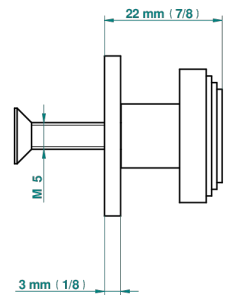

BAMBOU AMBER CRYSTAL

A34-26BP

Medium size knob

THG[®]
PARIS

20334

25/01/2022

CHARACTERISTIC

- BamboU Amber crystal
- Medium size knob