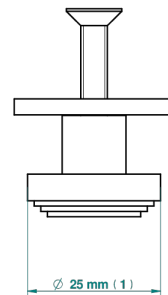

BAMBOU AMBER CRYSTAL

A34-26BP

Medium size knob

THG[®]
PARIS

20334

25/01/2022

CHARACTERISTIC

- BamboU Amber crystal
- Medium size knob