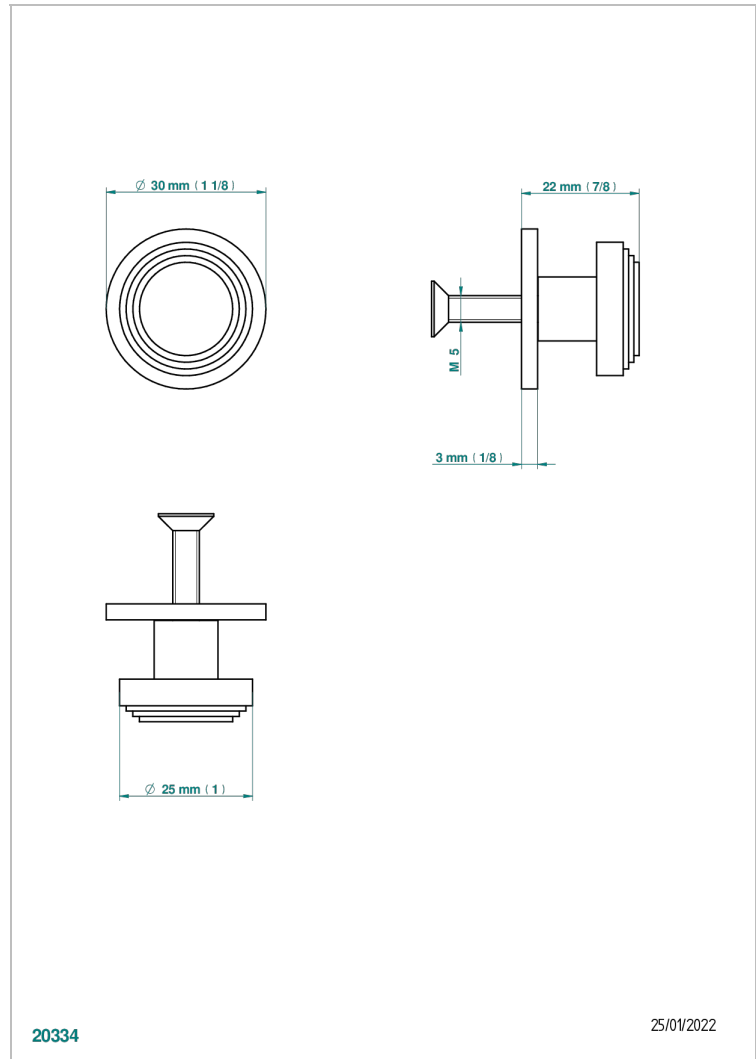

BAMBOU BLACK CRYSTAL

A33-26BP

Medium size knob

CHARACTERISTIC

- BamboU Black crystal
- Medium size knob

AVAILABLE FINITIONS

Antique nickel - H28
Black ceram - D30
Blush PVD - H62
Brass color PVD - H49
Brown bronze color PVD - F33
Gold color PVD - H52

Nickel color PVD - H55
Polished chrome (color finish) - A02
Polished chrome / Polished gold (color finish) - G02
Polished gold (color finish) - F01
Polished nickel - B01
Soft gold - F30

Soft matt gold - F31
Umber PVD - H66
Varnished matt antique red copper (color finish) - H07