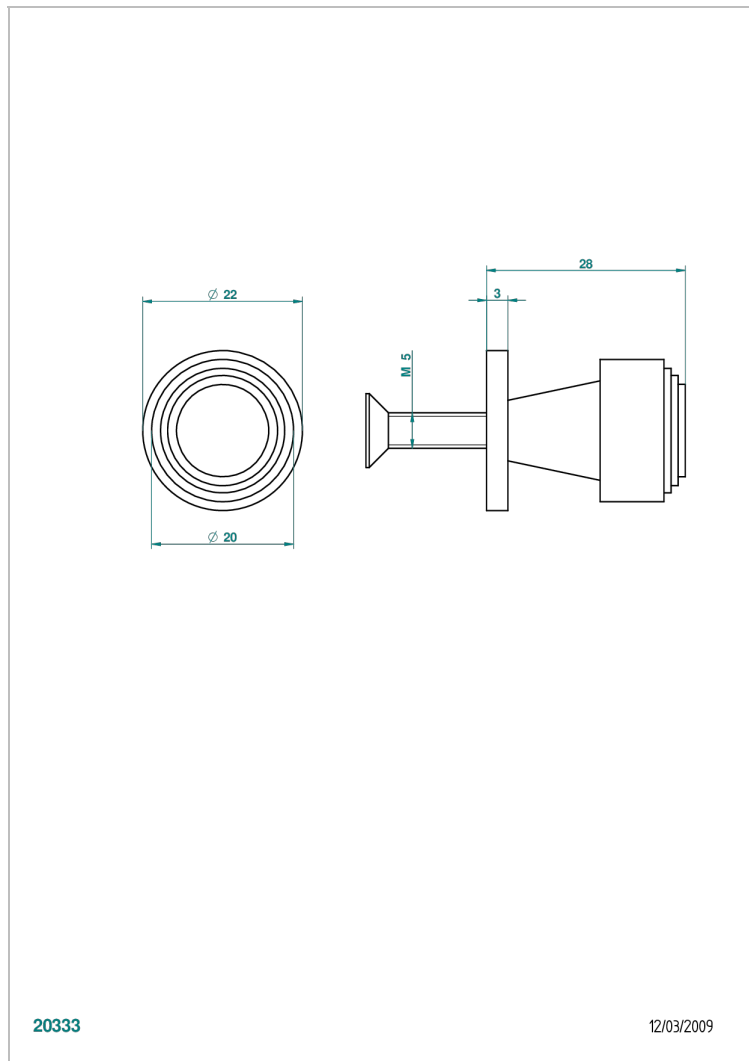

SYSTEM SMOOTH METAL WITH LEVER

G9B-26BT

Small size knob

THG[®]
PARIS

20333

12/03/2009

CHARACTERISTIC

- System Smooth Metal with lever
- Small size knob