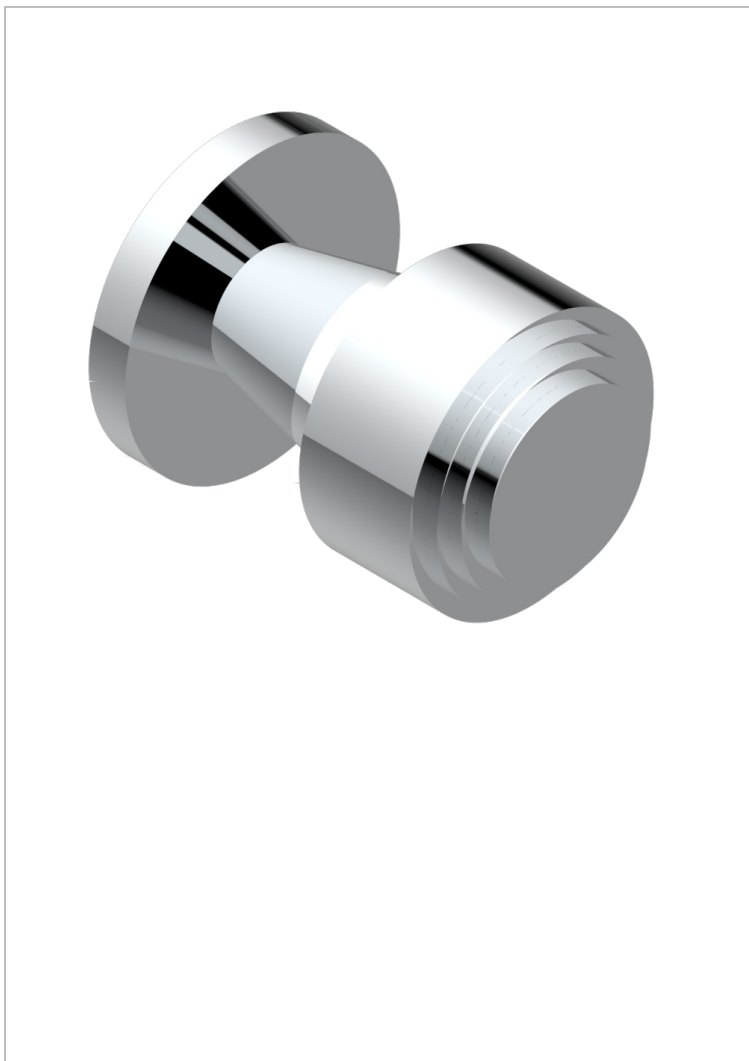

SYSTEM SMOOTH METAL WITH LEVER

G9B-26BT

Small size knob

THG[®]
PARIS

20333

12/03/2009

CHARACTERISTIC

- System Smooth Metal with lever
- Small size knob

AVAILABLE FINITIONS

Antique nickel - H28
Black ceram - D30
Blush PVD - H62
Brass color PVD - H49
Brown bronze color PVD - F33
Gold color PVD - H52

Graphite PVD - H64
Lacquered light bronze - D01
Matt Umber PVD - H67
Matt blush PVD - H60
Matt brass color PVD - H50
Matt brown bronze color PVD - F34