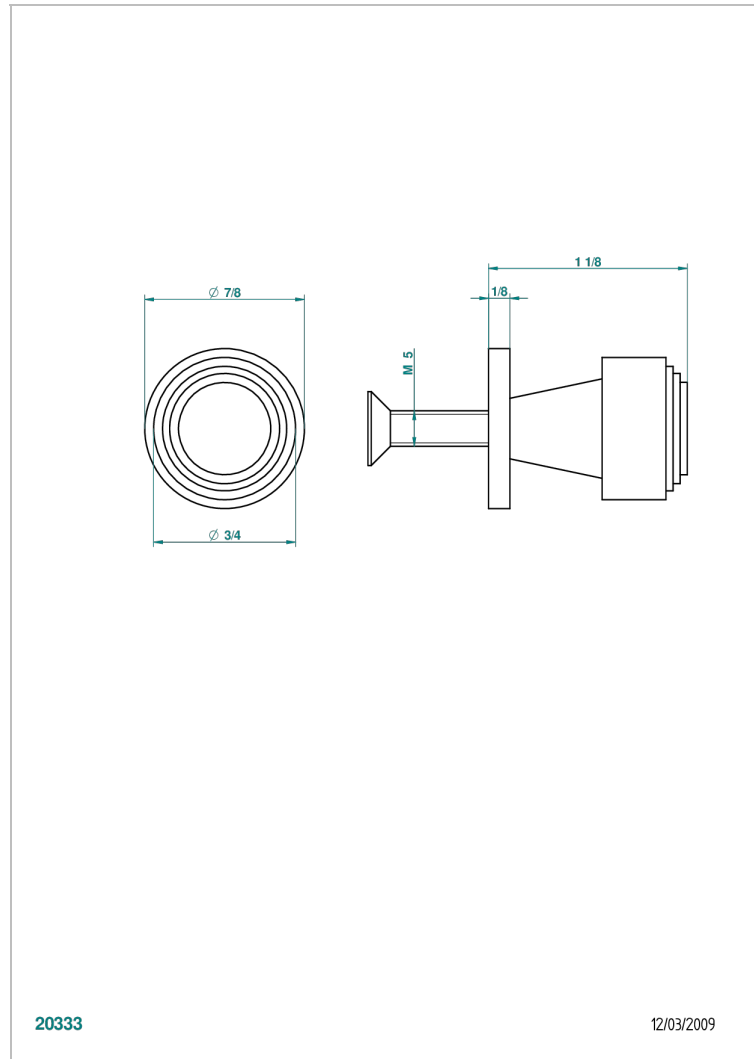

# SYSTEM SMOOTH METAL WITH LEVER

G9B-26BT

Small size knob

THG<sup>®</sup>  
PARIS

20333

12/03/2009

## CHARACTERISTIC

- System Smooth Metal with lever
- Small size knob