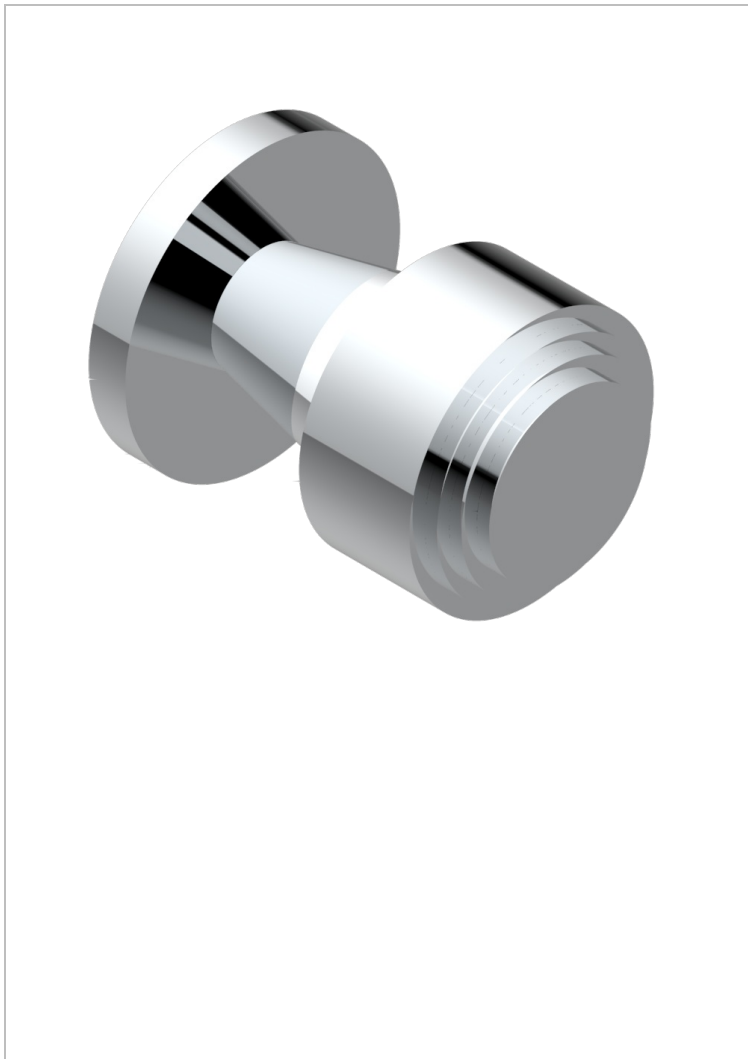

# SYSTEM SMOOTH METAL WITH LEVER

G9B-26BT

Small size knob

THG<sup>®</sup>  
PARIS

20333

12/03/2009

## CHARACTERISTIC

- System Smooth Metal with lever
- Small size knob

## AVAILABLE FINITIONS

Antique nickel - H28  
Black ceram - D30  
Blush PVD - H62  
Brass color PVD - H49  
Brown bronze color PVD - F33  
Gold color PVD - H52

Graphite PVD - H64  
Lacquered light bronze - D01  
Matt Umber PVD - H67  
Matt blush PVD - H60  
Matt brass color PVD - H50  
Matt brown bronze color PVD - F34