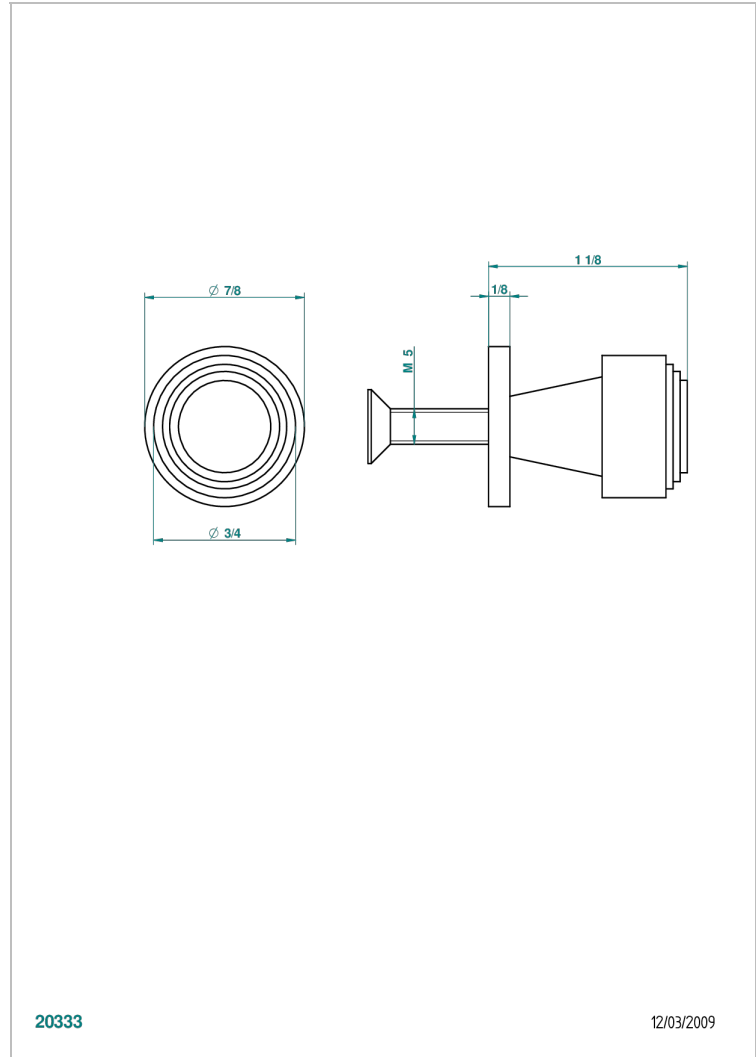

SYSTEM SMOOTH METAL WITH LEVER

G9B-26BT

小号按钮

THG[®]
PARIS

特色

- System Smooth Metal with lever
- 小号按钮

可选饰面

Black ceram - D30
Blush PVD - H62
Graphite PVD - H64
Matt Umber PVD - H67
Matt blush PVD - H60
Matt graphite PVD - H65