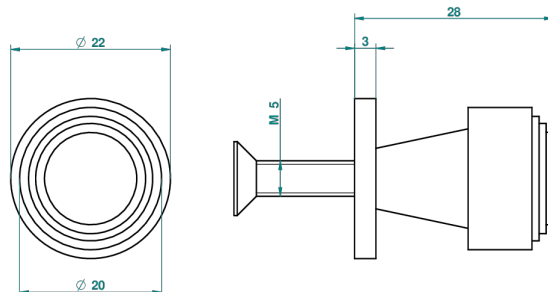

# SYSTEM SMOOTH METAL

G9A-26BT

Small size knob

THG<sup>®</sup>  
PARIS

20333

12/03/2009

## CHARACTERISTIC

- System Smooth Metal
- Small size knob