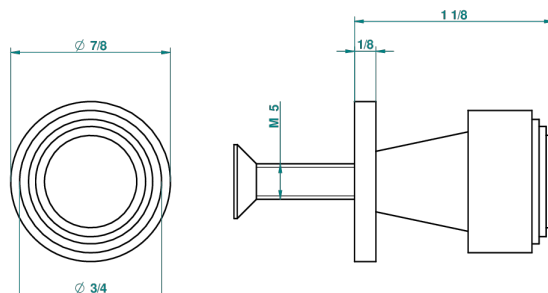

# SYSTEM SMOOTH METAL

G9A-26BT

Small size knob

THG<sup>®</sup>  
PARIS

20333

12/03/2009

## CHARACTERISTIC

- System Smooth Metal
- Small size knob