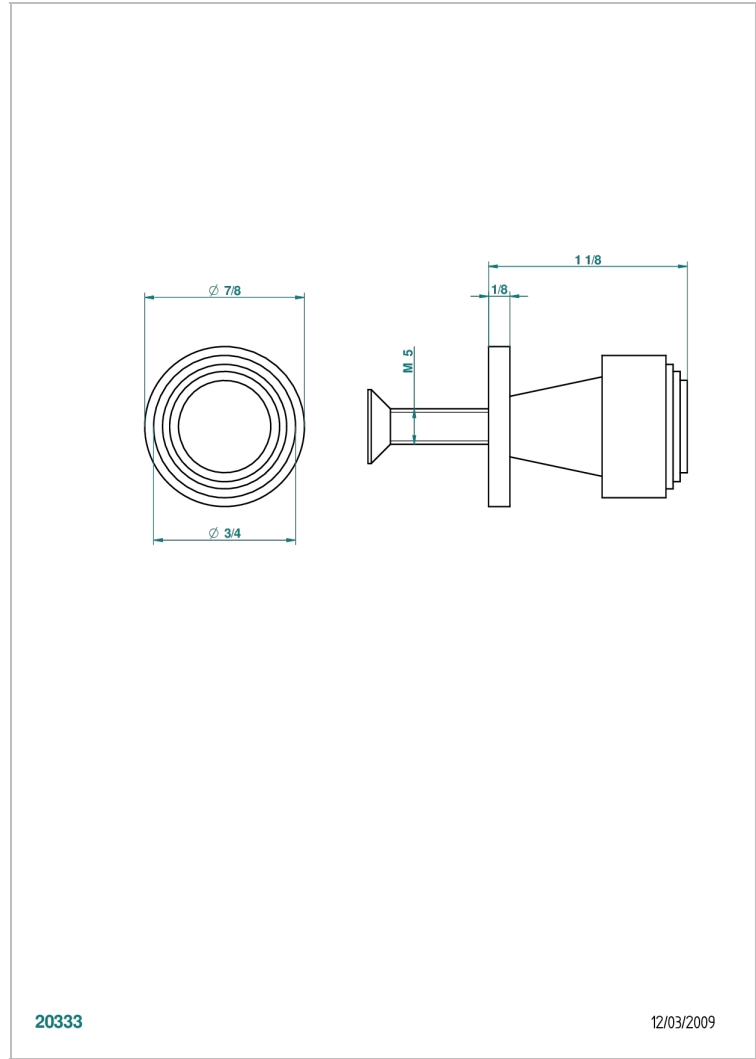

SYSTEM SMOOTH METAL

G9A-26BT

Small size knob

20333

12/03/2009

CHARACTERISTIC

- System Smooth Metal
- Small size knob

AVAILABLE FINITIONS