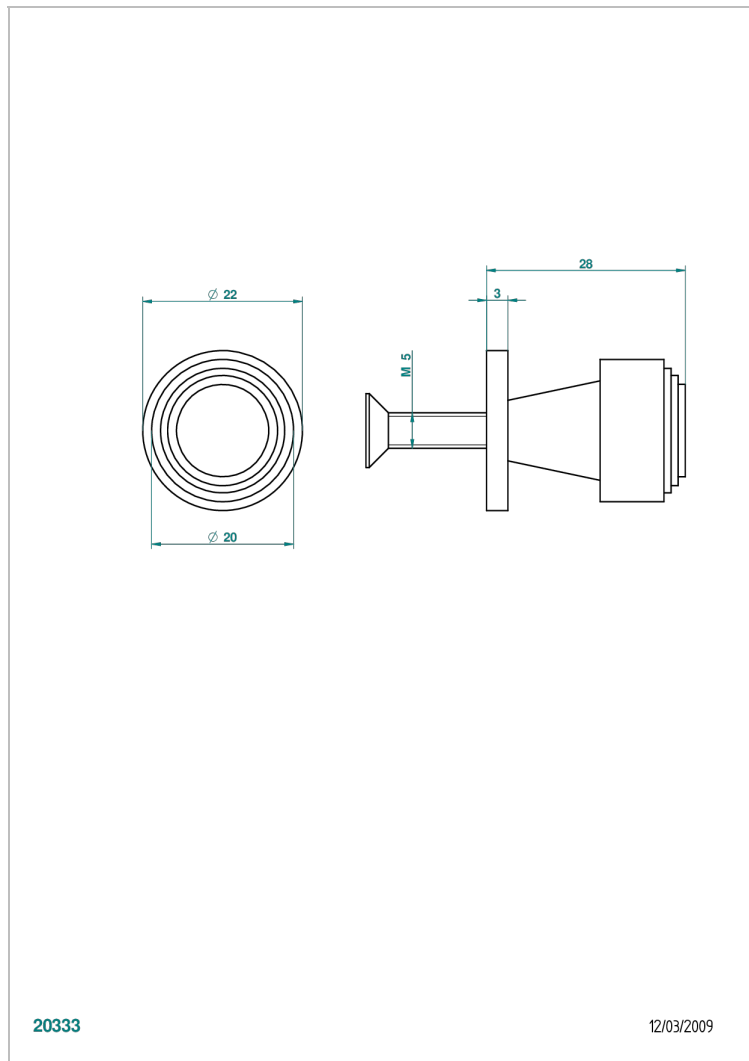

SYSTEM SMOOTH METAL

G9A-26BT

Small size knob

THG[®]
PARIS

20333

12/03/2009

CHARACTERISTIC

- System Smooth Metal
- Small size knob