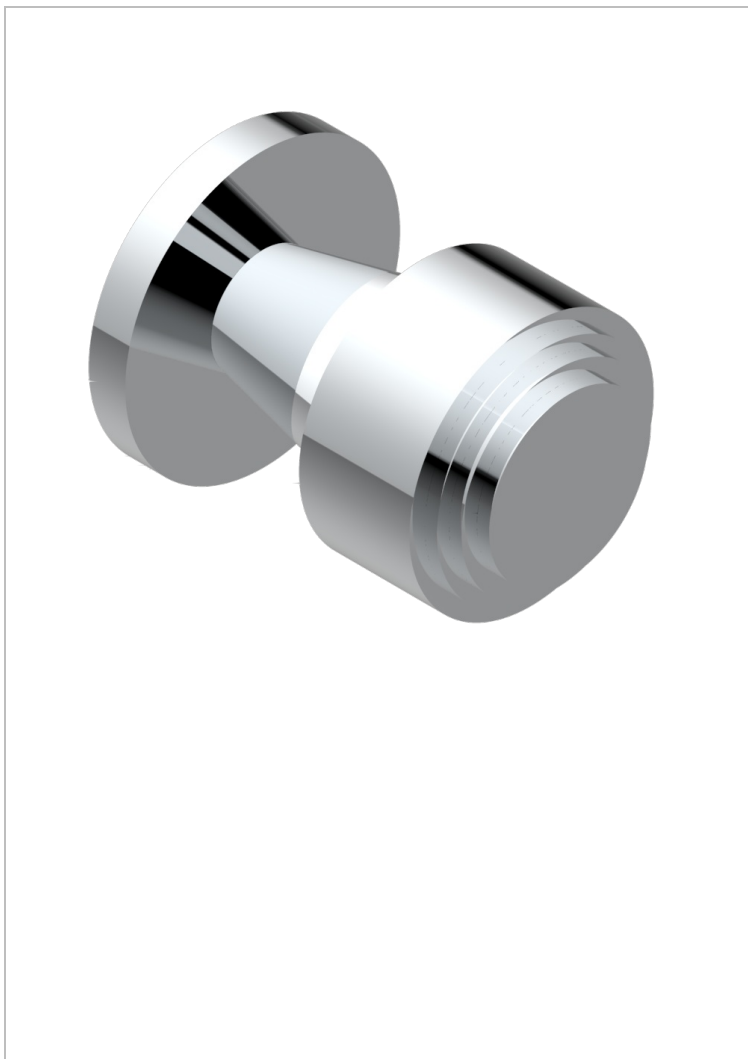

SYSTEM SMOOTH METAL

G9A-26BT

Small size knob

THG[®]
PARIS

CHARACTERISTIC

- System Smooth Metal
- Small size knob

AVAILABLE FINITIONS

Antique nickel - H28
Black ceram - D30
Blush PVD - H62
Brass color PVD - H49
Brown bronze color PVD - F33
Gold color PVD - H52

Graphite PVD - H64
Lacquered light bronze - D01
Matt Umber PVD - H67
Matt blush PVD - H60
Matt brass color PVD - H50
Matt brown bronze color PVD - F34

Matt chrome - C02
Matt gold - F07
Matt gold color PVD - H53
Matt graphite PVD - H65
Matt nickel (color finish) - C01
Matt nickel color PVD - H56

Nickel color PVD - H55
Polished chrome (color finish) - A02
Polished chrome with gold inlay - GA1
Polished gold (color finish) - F01
Polished nickel - B01
Soft gold - F30

Soft matt gold - F31
Umber PVD - H66
Varnished matt antique red copper
(color finish) - H07