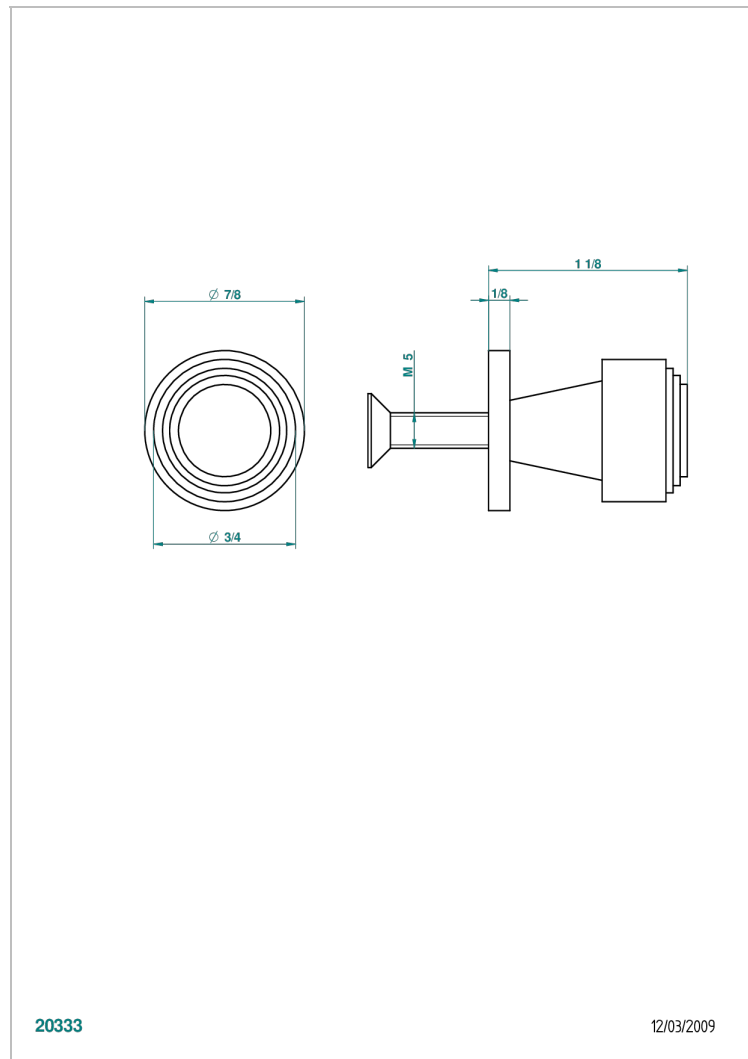

SYSTEM SMOOTH METAL

G9A-26BT

Small size knob

THG[®]
PARIS

CHARACTERISTIC

- System Smooth Metal
- Small size knob

AVAILABLE FINITIONS

Antique nickel - H28
Black ceram - D30
Blush PVD - H62
Brass color PVD - H49
Brown bronze color PVD - F33
Gold color PVD - H52