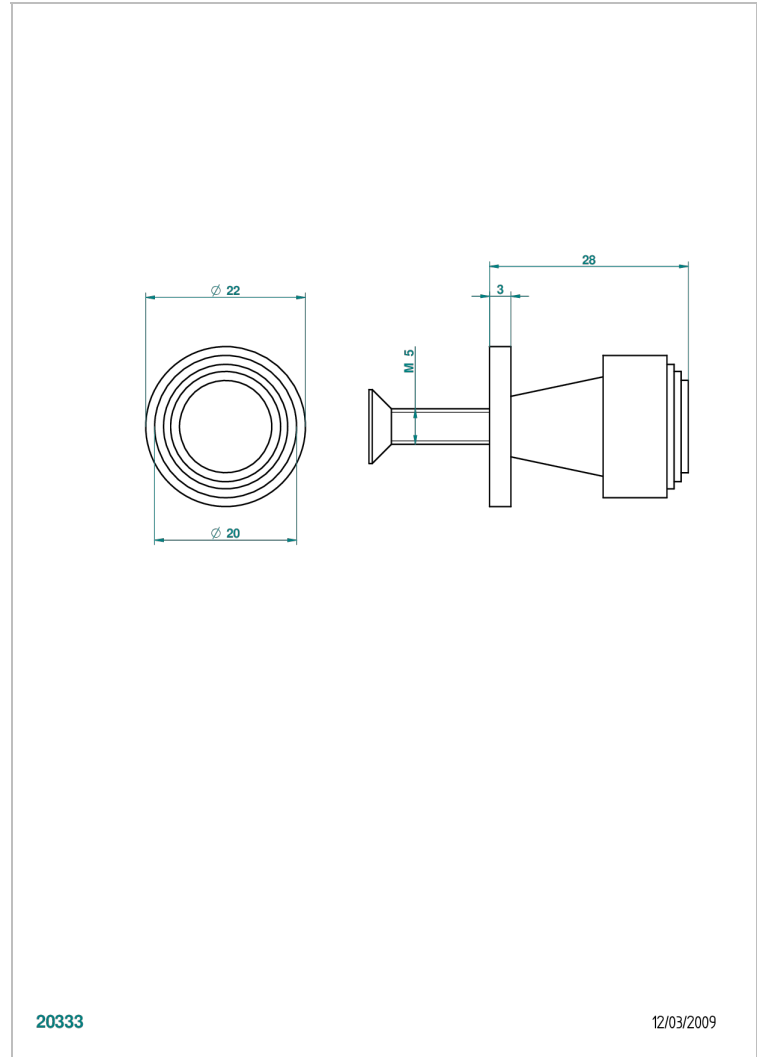

BONDI WITH LEVER

G7G-26BT

Small size knob

20333

12/03/2009

CHARACTERISTIC

- Bondi with lever
- Small size knob

AVAILABLE FINITIONS