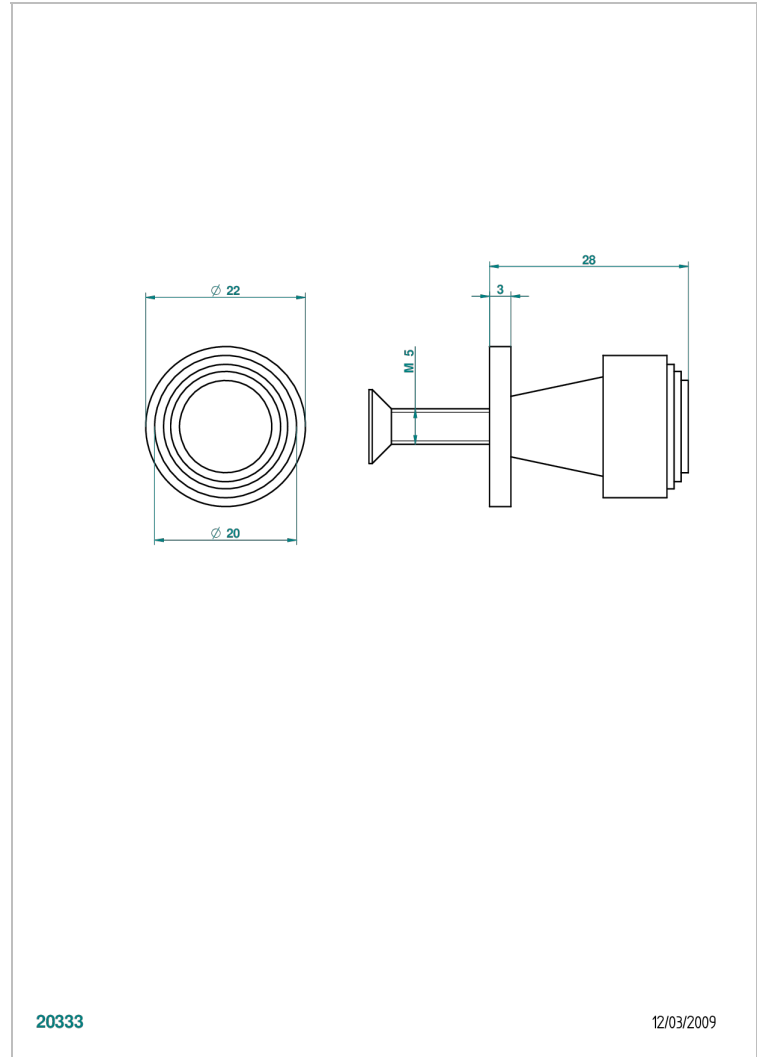

# SPIRIT WITH LEVER HANDLES

G58-26BT

Small size knob

THG<sup>®</sup>  
PARIS

20333

12/03/2009

## CHARACTERISTIC

- Spirit with lever handles
- Small size knob