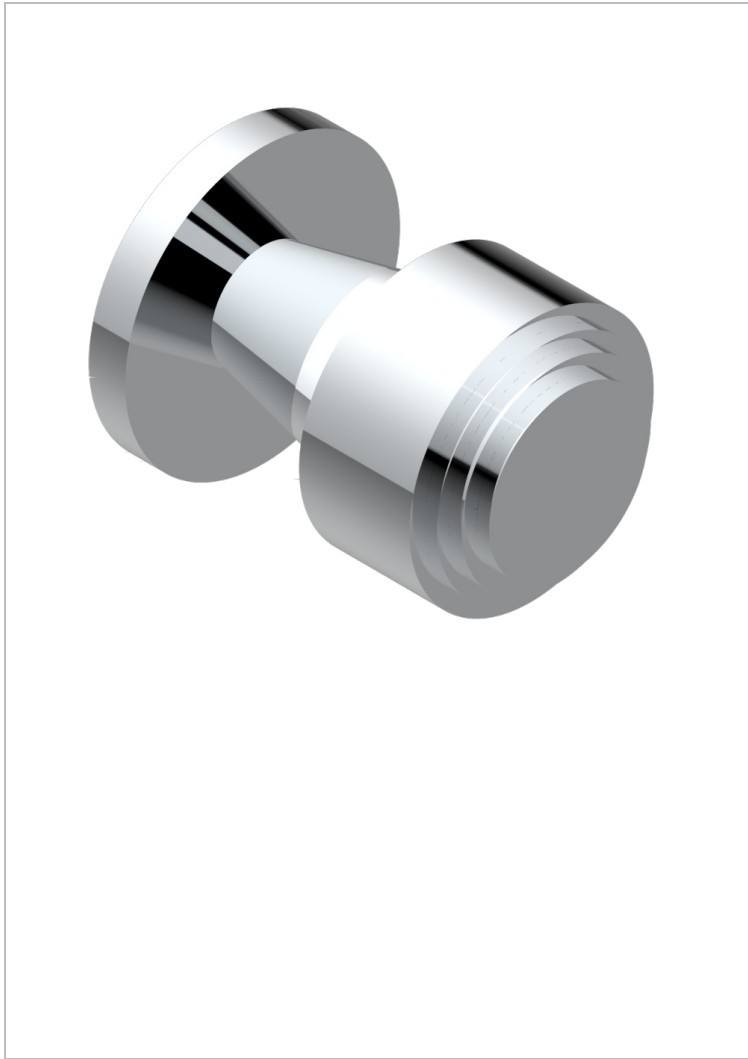

SPIRIT WITH LEVER

G58-26BT

Small size knob

20333

12/03/2009

CHARACTERISTIC

- Spirit with lever
- Small size knob

AVAILABLE FINITIONS

Antique nickel - H28
Black ceram - D30
Blush PVD - H62
Brass color PVD - H49
Brown bronze color PVD - F33
Gold color PVD - H52

Graphite PVD - H64
Lacquered light bronze - D01
Matt Umber PVD - H67
Matt blush PVD - H60
Matt brass color PVD - H50
Matt brown bronze color PVD - F34