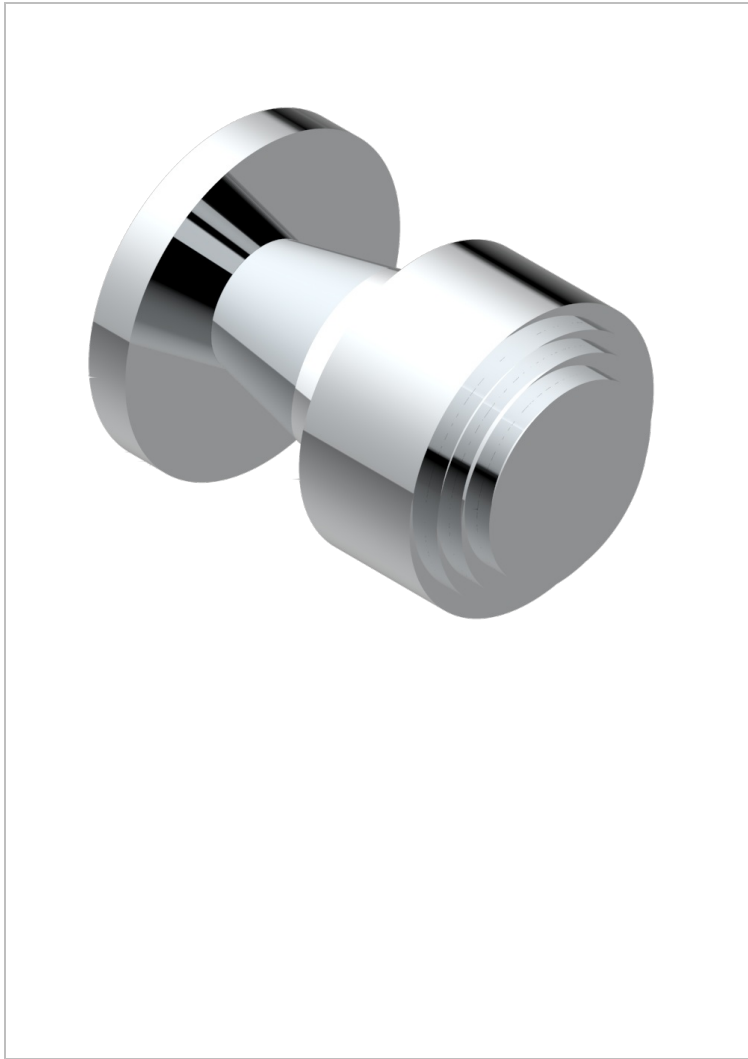

# SPIRIT WITH LEVER

G58-26BT

Small size knob

20333

12/03/2009

## CHARACTERISTIC

- Spirit with lever
- Small size knob

## AVAILABLE FINITIONS

Antique nickel - H28  
Black ceram - D30  
Blush PVD - H62  
Brass color PVD - H49  
Brown bronze color PVD - F33  
Gold color PVD - H52

Graphite PVD - H64  
Lacquered light bronze - D01  
Matt Umber PVD - H67  
Matt blush PVD - H60  
Matt brass color PVD - H50  
Matt brown bronze color PVD - F34