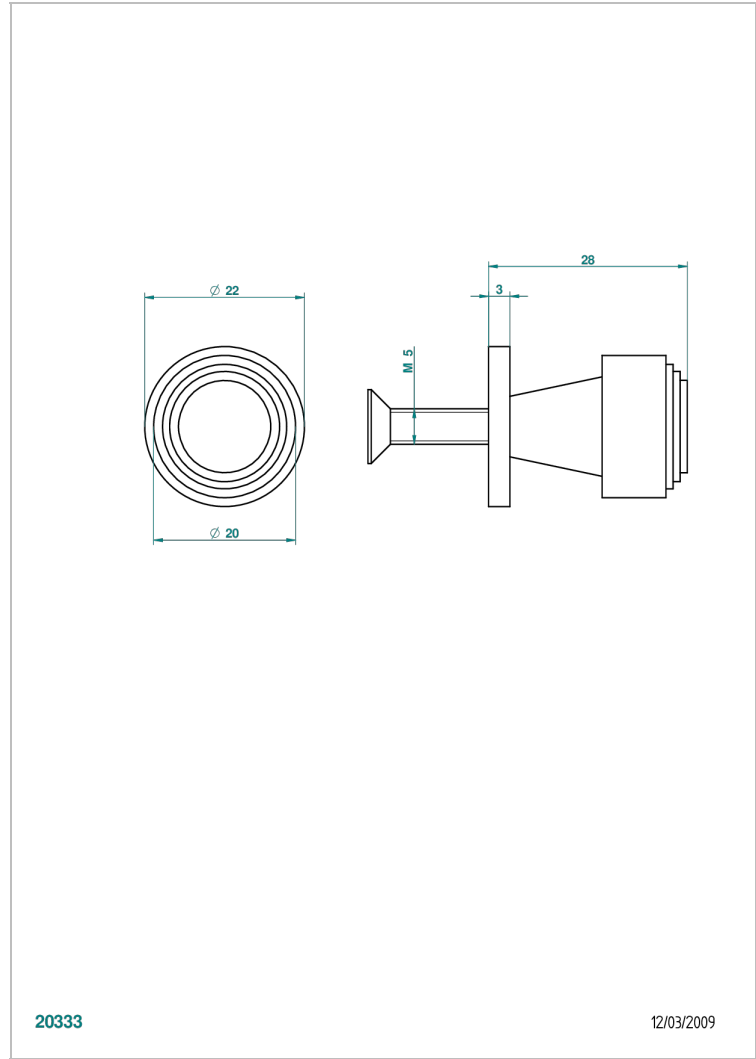

# SPIRIT WITH LEVER

G58-26BT

Small size knob

20333

12/03/2009

## CHARACTERISTIC

- Spirit with lever
- Small size knob