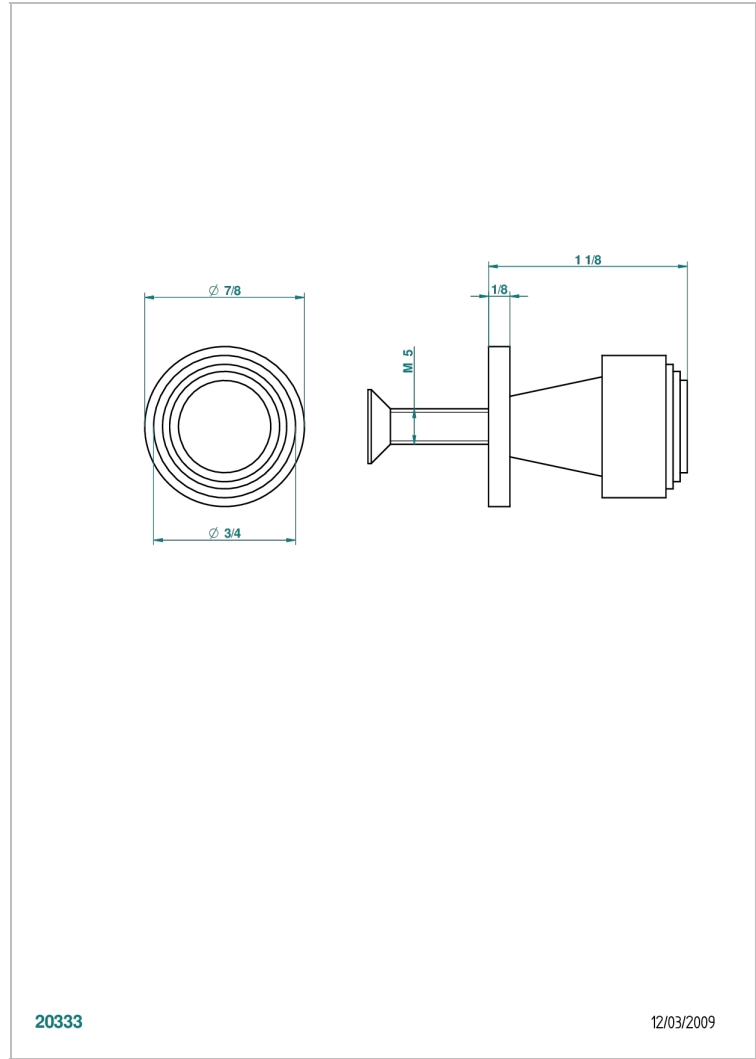

SPIRIT WITH LEVER

G58-26BT

Small size knob

20333

12/03/2009

CHARACTERISTIC

- Spirit with lever
- Small size knob

AVAILABLE FINITIONS