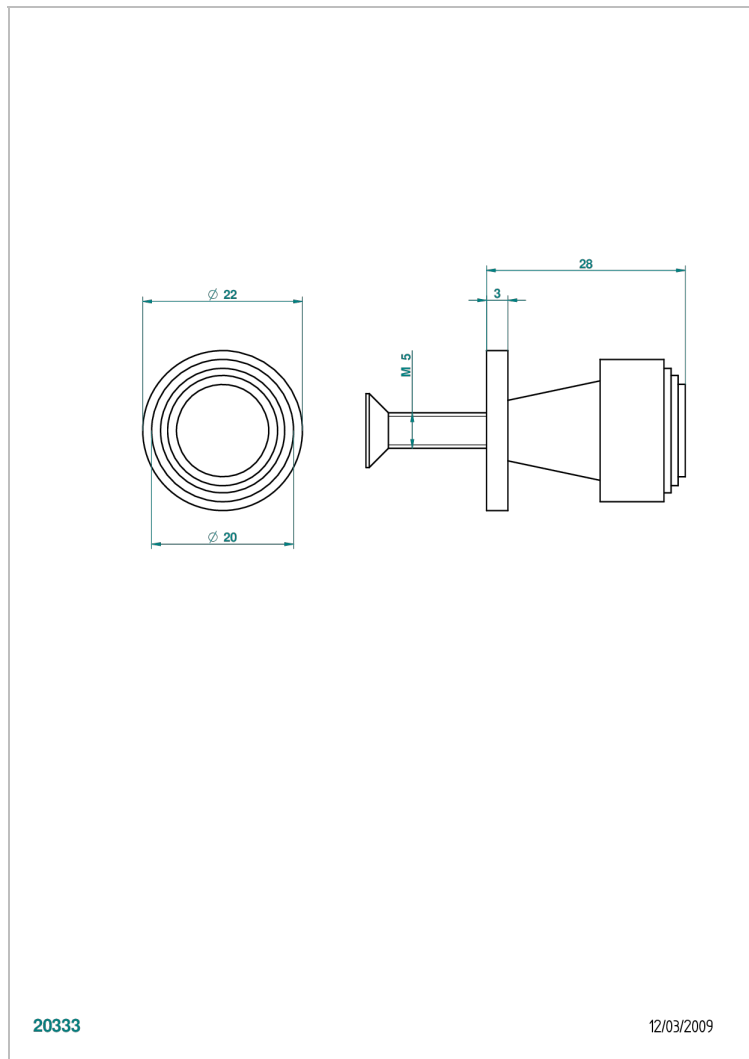

SPIRIT WITH LEVER

G58-26BT

小号按钮

THG[®]
PARIS

特色

- Spirit with lever
- 小号按钮

可选饰面

Black ceram - D30
Blush PVD - H62
Graphite PVD - H64
Matt Umber PVD - H67
Matt blush PVD - H60
Matt graphite PVD - H65