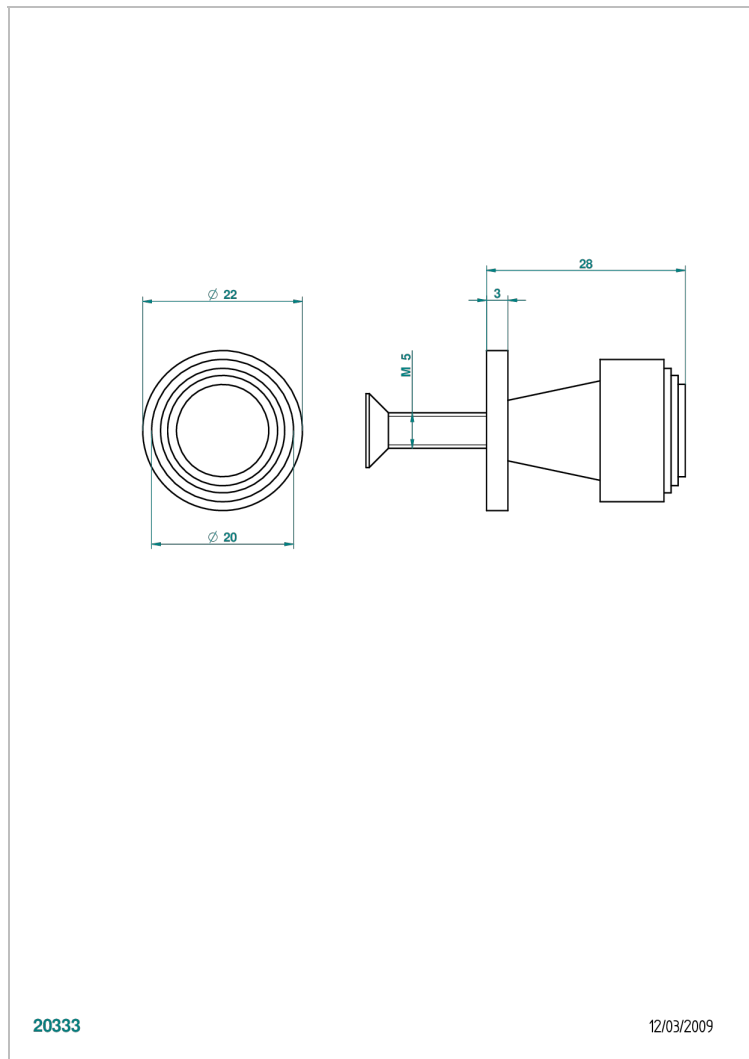

FAUBOURG METAL WITH LEVER HANDLES

G2U-26BT

Small size knob

20333

12/03/2009

CHARACTERISTIC

- Faubourg Metal with lever handles
- Small size knob

AVAILABLE FINITIONS