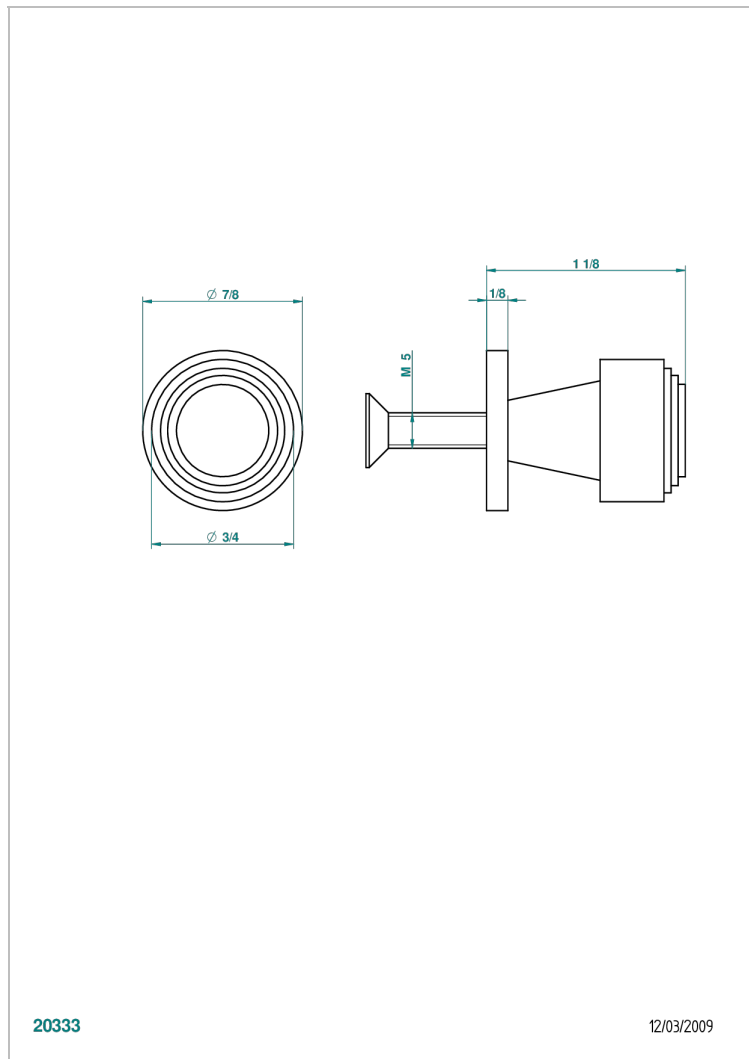

FAUBOURG METAL WITH LEVER HANDLES

G2U-26BT

Small size knob

20333

12/03/2009

CHARACTERISTIC

- Faubourg Metal with lever handles
- Small size knob

AVAILABLE FINITIONS