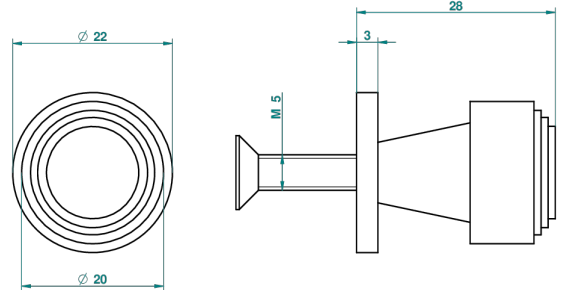

FRIVOLE WITH LEVER HANDLES

G2S-26BT

Small size knob

THG[®]
PARIS

20333

12/03/2009

CHARACTERISTIC

- Frivole with lever handles
- Small size knob