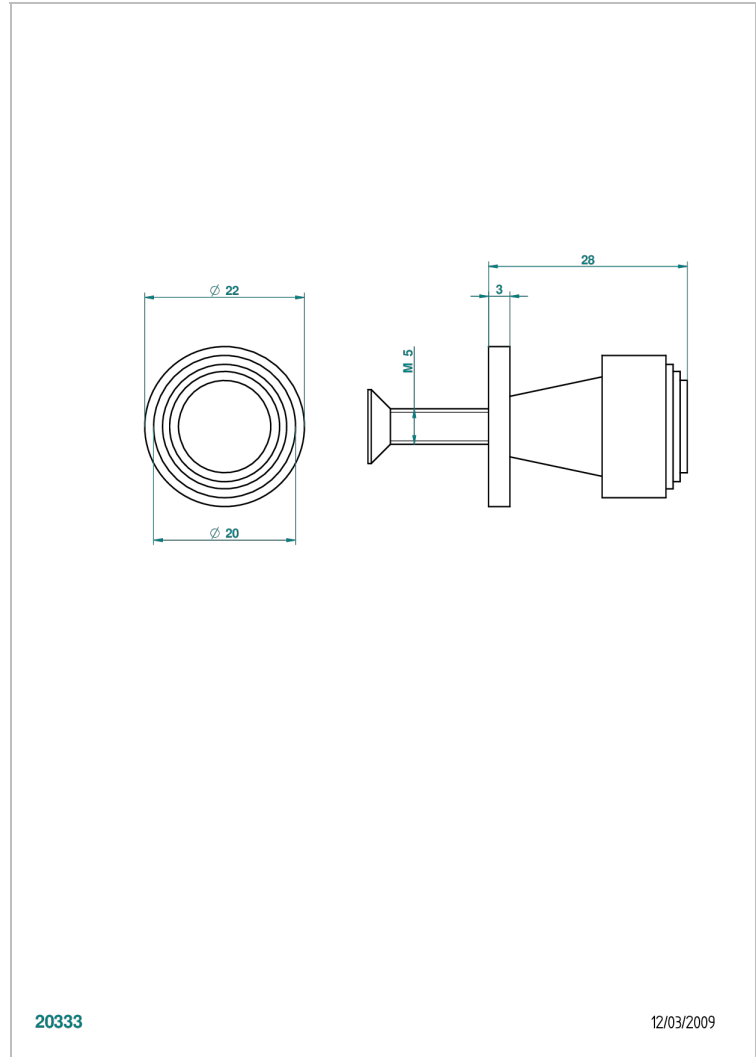

# FRIVOLE WITH LEVER

G2S-26BT

Small size knob

20333

12/03/2009

## CHARACTERISTIC

- Frivole with lever
- Small size knob