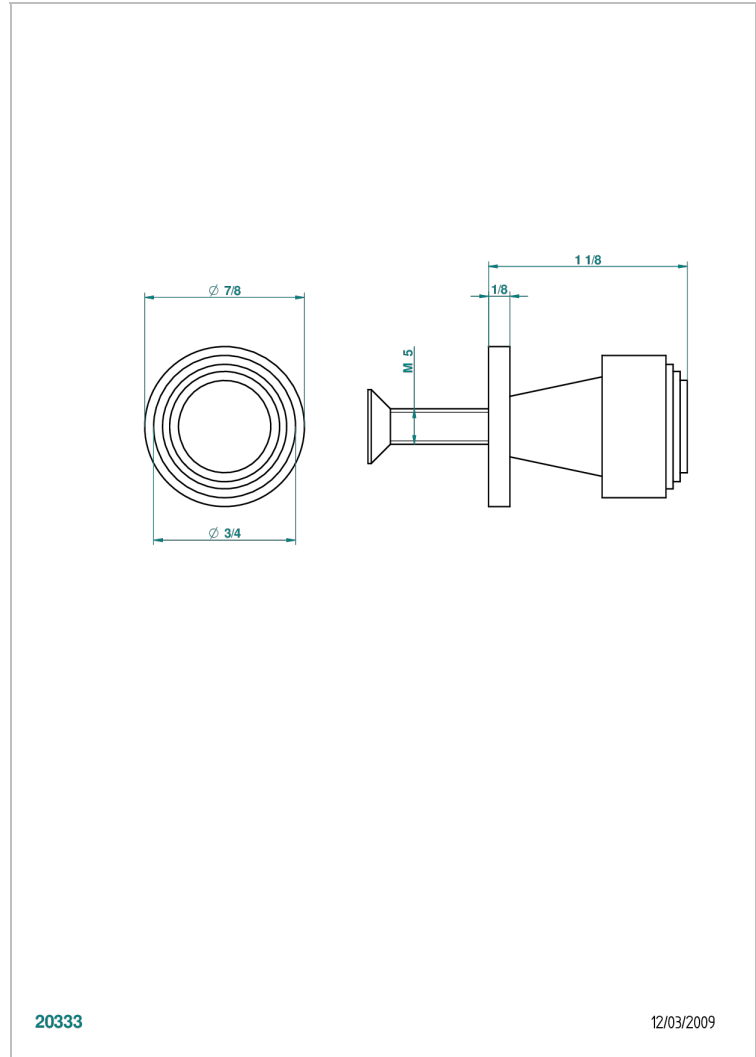

FRIVOLE WITH LEVER

G2S-26BT

Small size knob

20333

12/03/2009

CHARACTERISTIC

- Frivole with lever
- Small size knob

AVAILABLE FINITIONS