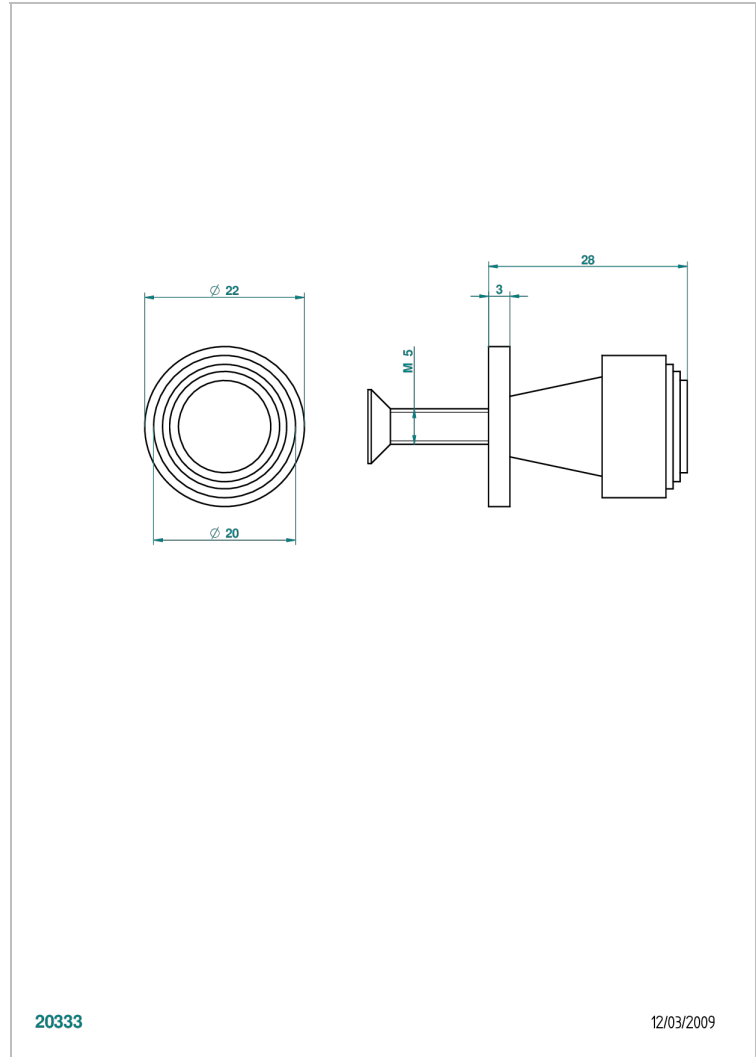

FRIVOLE WITH LEVER

G2S-26BT

Small size knob

20333

12/03/2009

CHARACTERISTIC

- Frivole with lever
- Small size knob

AVAILABLE FINITIONS