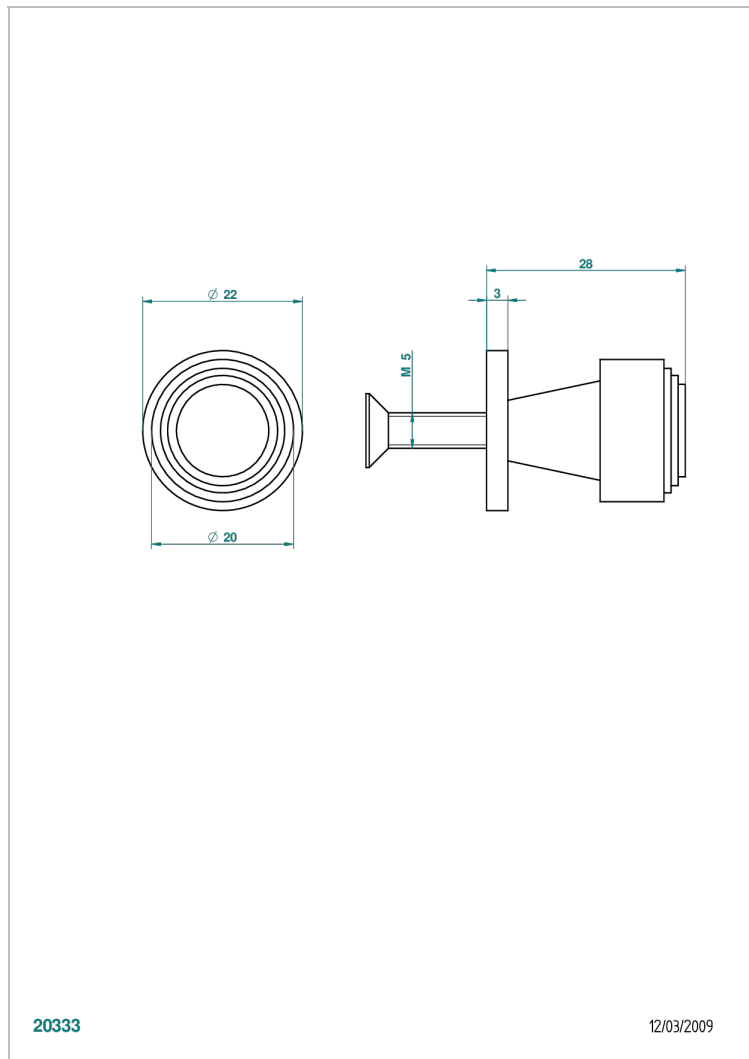

FROUFROU WITH LEVER HANDLES

G2P-26BT

Small size knob

THG[®]
PARIS

20333

12/03/2009

CHARACTERISTIC

- Froufrou with lever handles
- Small size knob