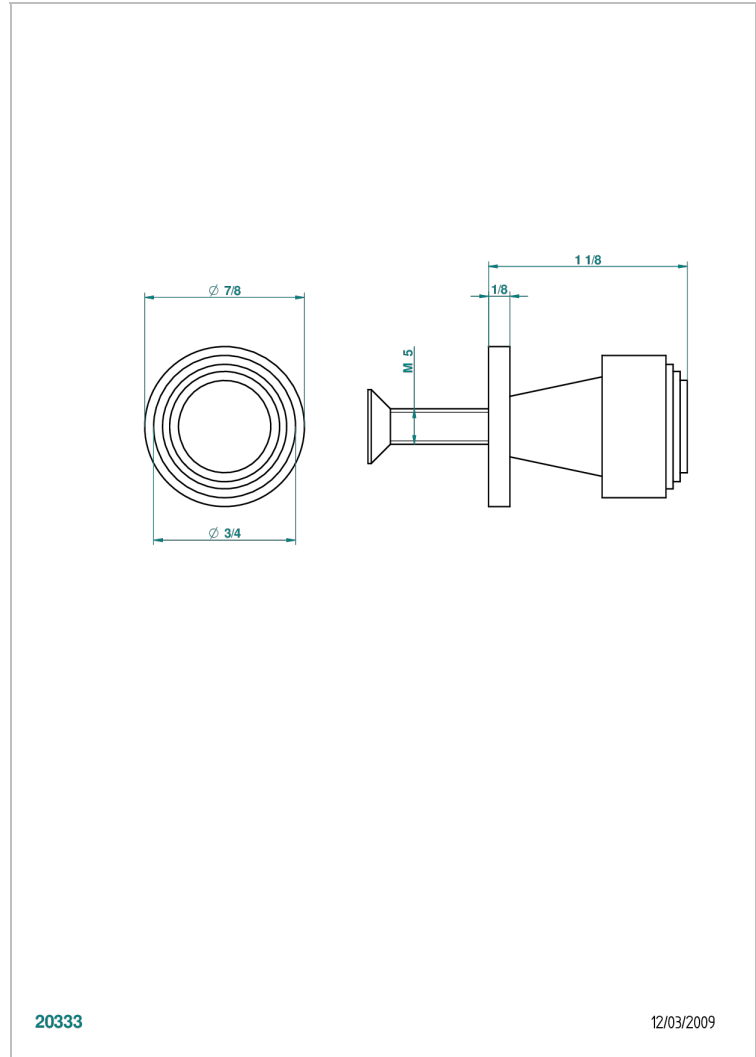

# FROUFROU WITH LEVER HANDLES

G2P-26BT

Small size knob

20333

12/03/2009

## CHARACTERISTIC

- Froufrou with lever handles
- Small size knob