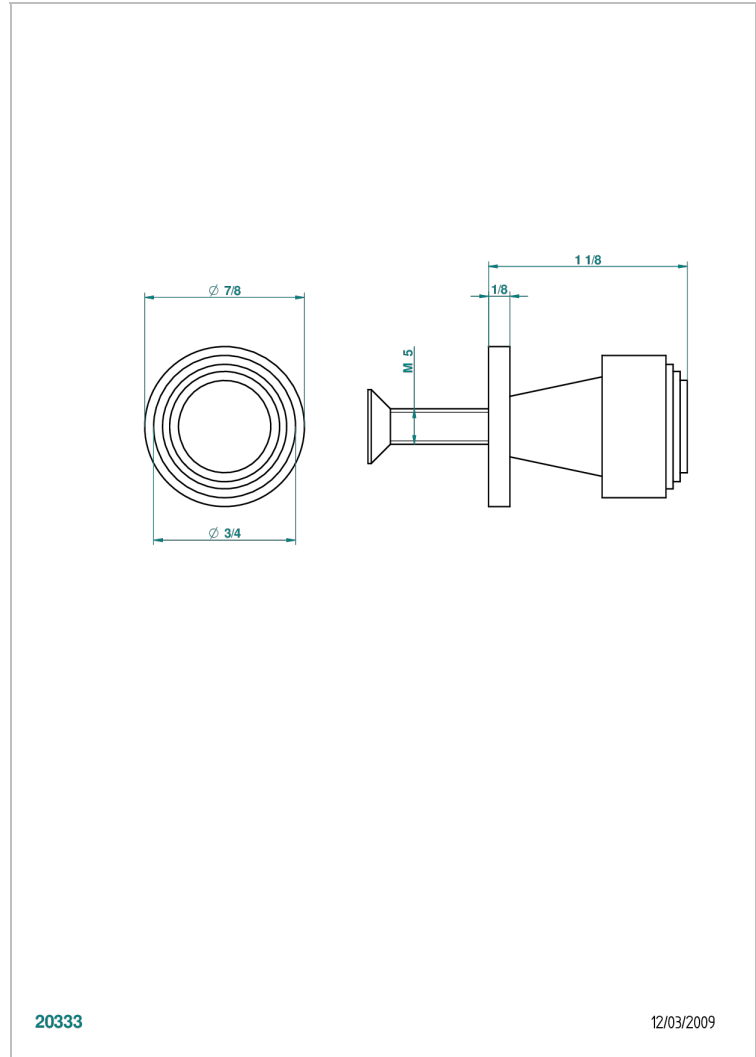

# FROUFROU WITH LEVER

G2P-26BT

Small size knob

20333

12/03/2009

## CHARACTERISTIC

- Froufrou with lever
- Small size knob