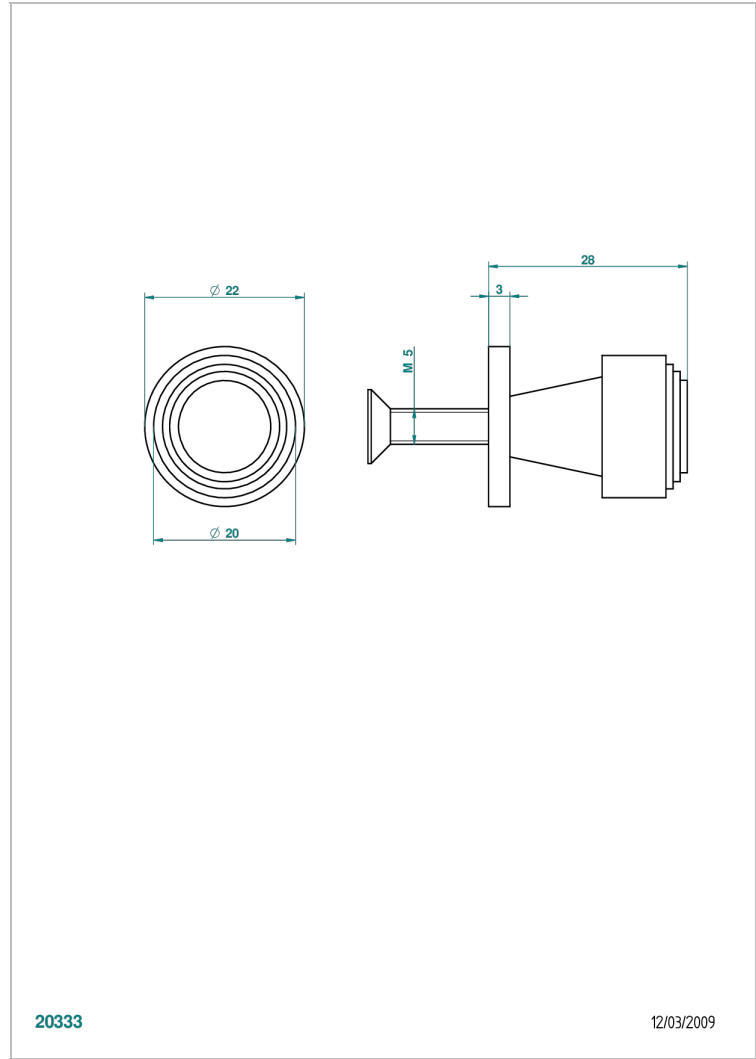

FROUFROU WITH LEVER

G2P-26BT

Small size knob

20333

12/03/2009

CHARACTERISTIC

- Froufrou with lever
- Small size knob

AVAILABLE FINITIONS