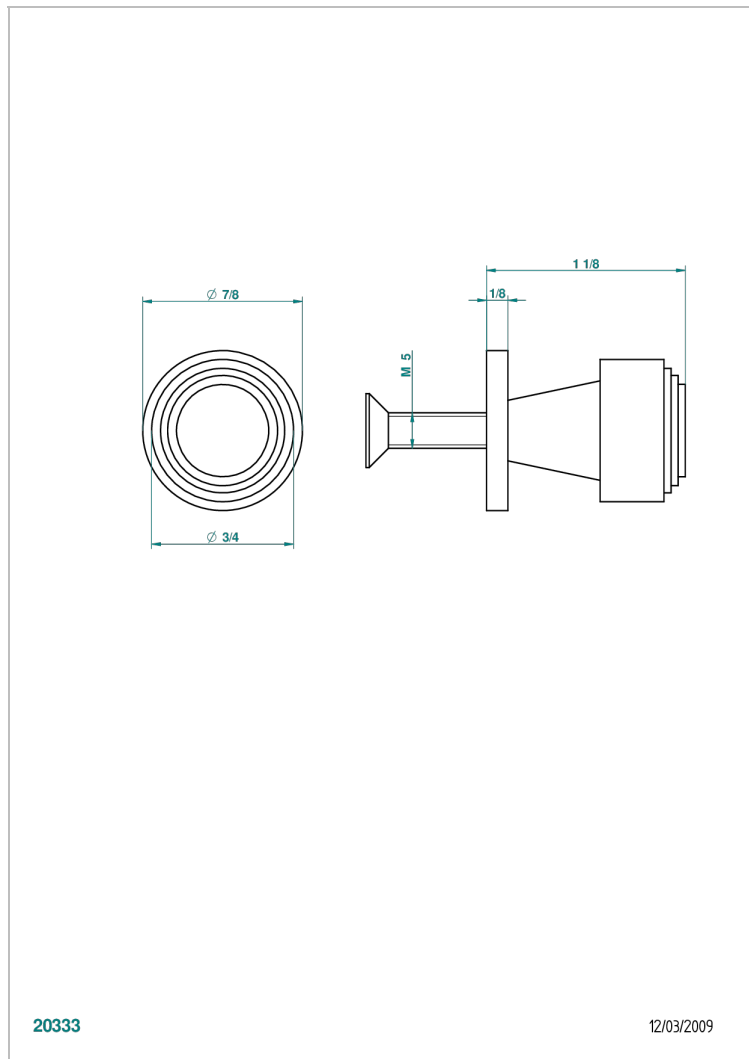

FAUBOURG BLACK PORCELAIN WITH LEVER HANDLES

G2M-26BT

Small size knob

20333

12/03/2009

CHARACTERISTIC

- Faubourg Black Porcelain with lever handles
- Small size knob

AVAILABLE FINITIONS