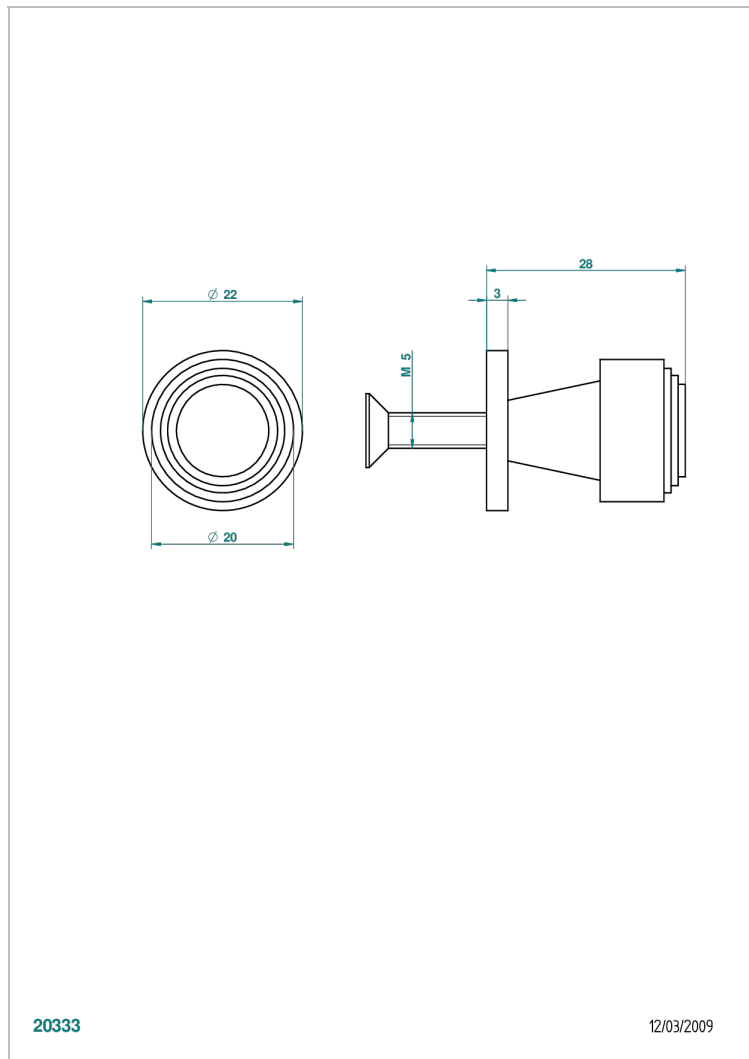

# FAUBOURG BLACK PORCELAIN WITH LEVER

G2M-26BT

Small size knob

20333

12/03/2009

## CHARACTERISTIC

- Faubourg Black Porcelain with lever
- Small size knob