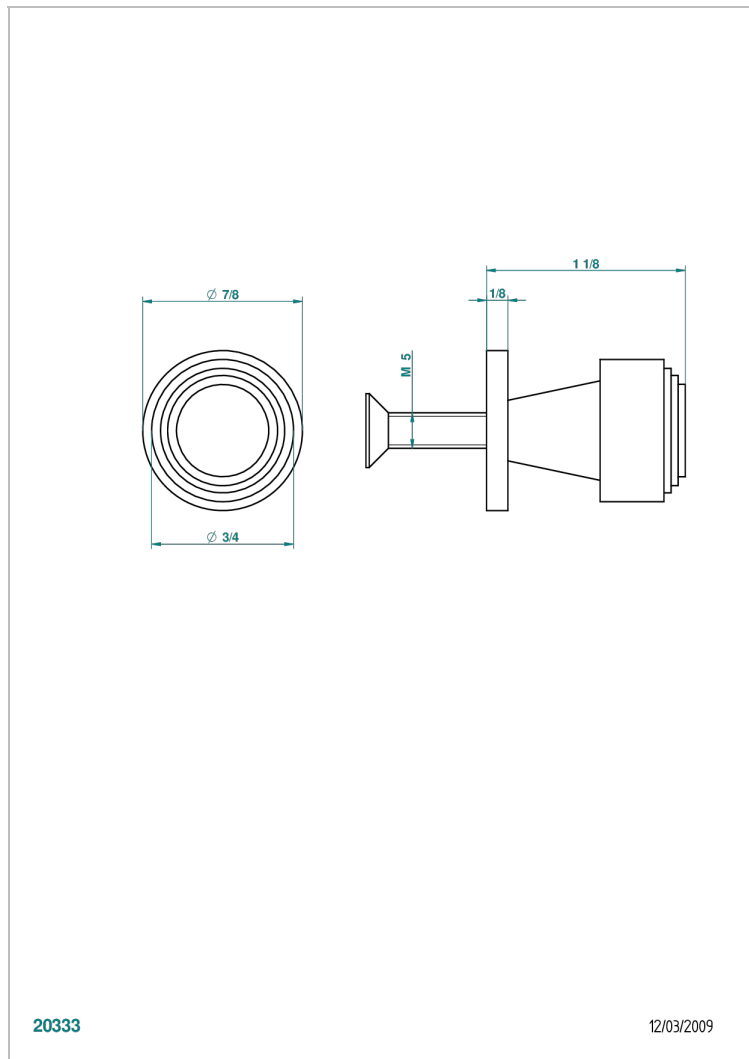

FAUBOURG BLACK PORCELAIN WITH LEVER

G2M-26BT

Small size knob

20333

12/03/2009

CHARACTERISTIC

- Faubourg Black Porcelain with lever
- Small size knob

AVAILABLE FINITIONS