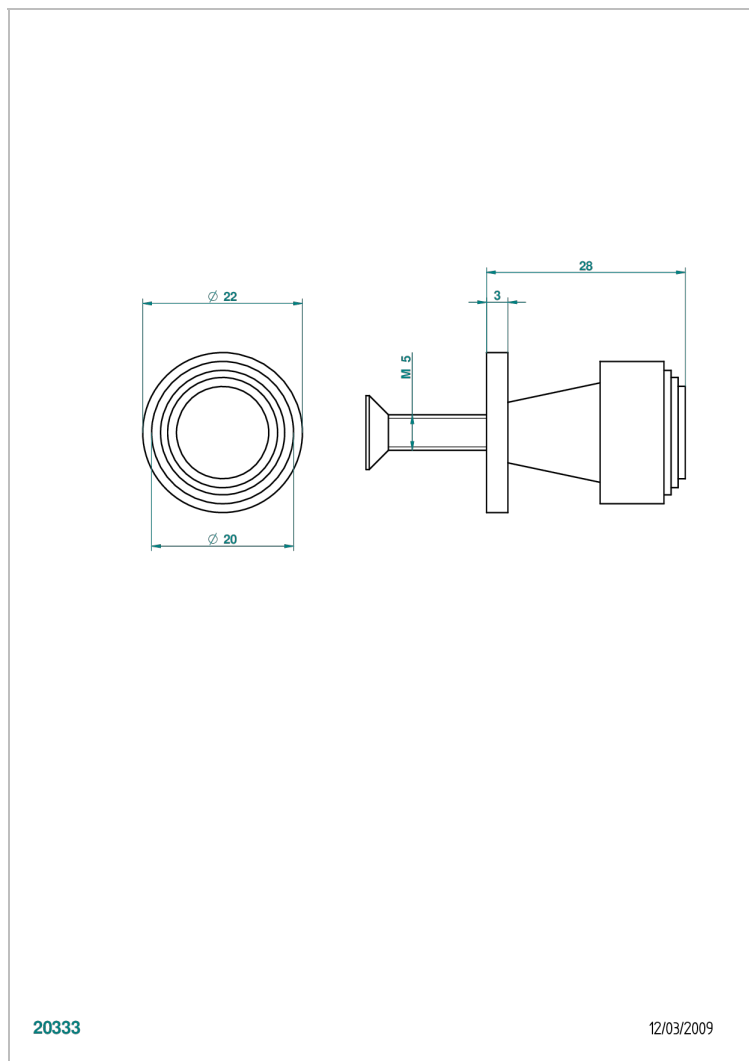

FAUBOURG BLACK PORCELAIN WITH LEVER

G2M-26BT

Small size knob

20333

12/03/2009

CHARACTERISTIC

- Faubourg Black Porcelain with lever
- Small size knob

AVAILABLE FINITIONS