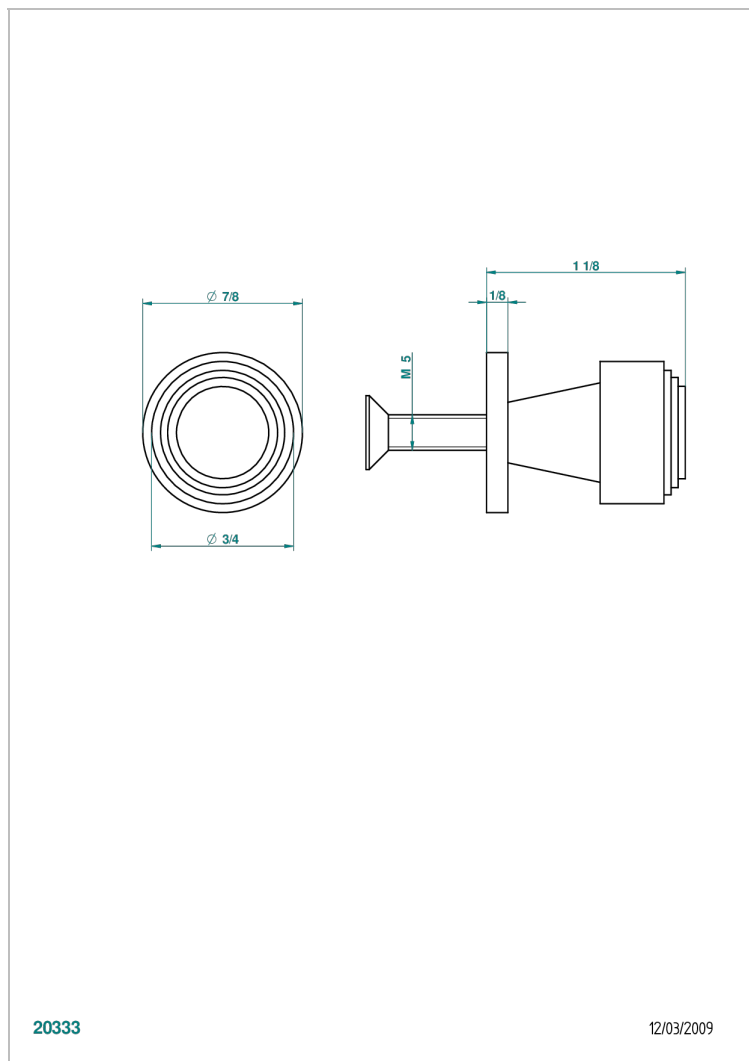

FAUBOURG BLACK PORCELAIN WITH LEVER

G2M-26BT

Small size knob

20333

12/03/2009

CHARACTERISTIC

- Faubourg Black Porcelain with lever
- Small size knob

AVAILABLE FINITIONS