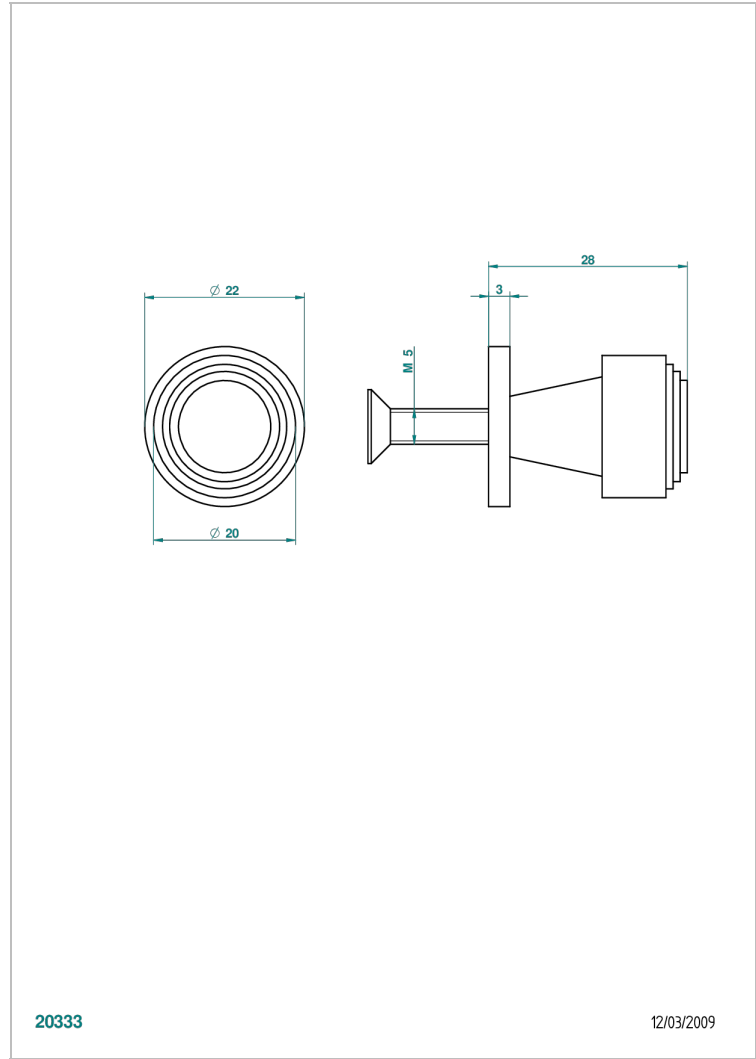

FAUBOURG BLACK PORCELAIN

G2L-26BT

Small size knob

THG[®]
PARIS

CHARACTERISTIC

- Faubourg Black Porcelain
- Small size knob

AVAILABLE FINITIONS

Antique nickel - H28
Black ceram - D30
Blush PVD - H62
Brass color PVD - H49
Brown bronze color PVD - F33
Gold color PVD - H52