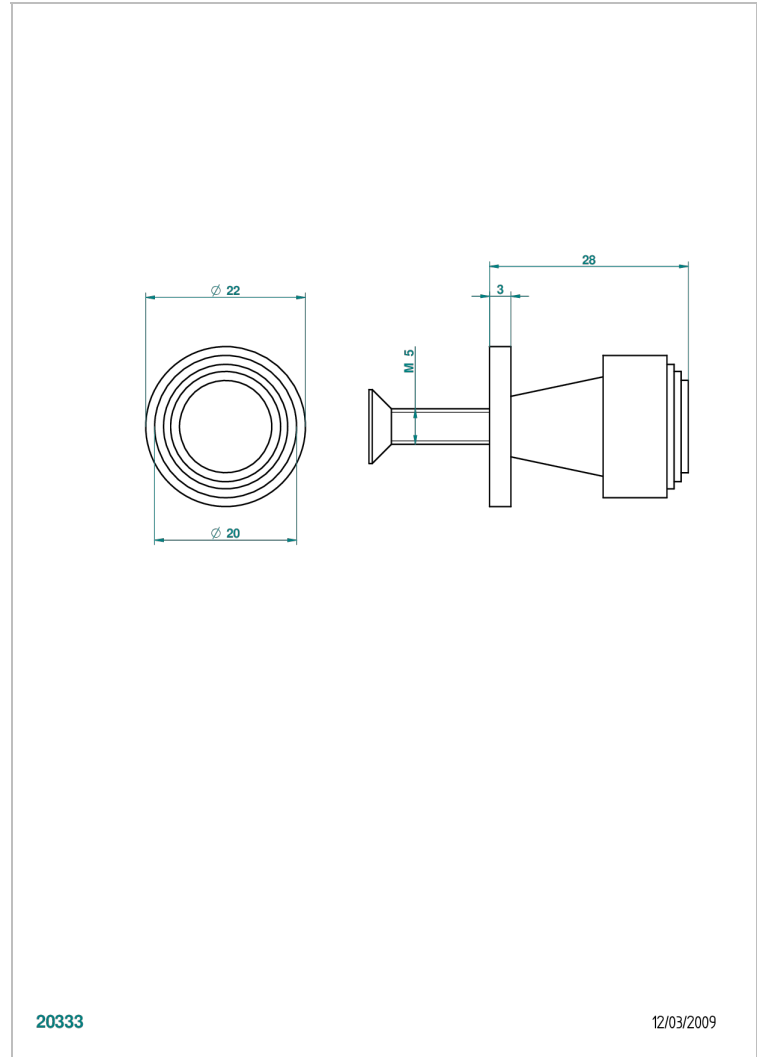

LE 9 HOWLITE

G2H-26BT

Small size knob

20333

12/03/2009

CHARACTERISTIC

- Le 9 Howlite
- Small size knob

AVAILABLE FINITIONS